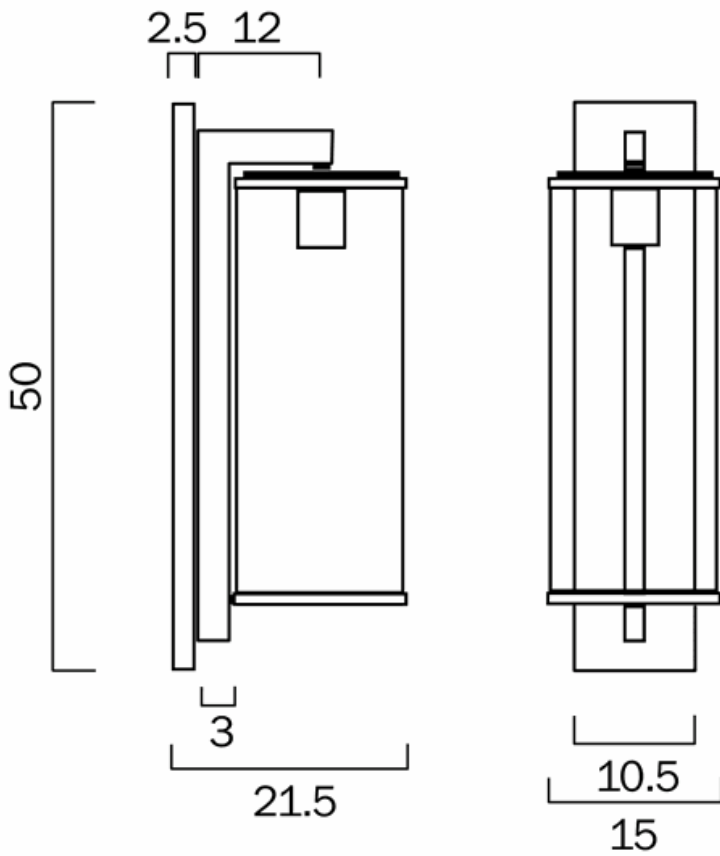

Last modification

2021-04-11

PEROVA EX50-BK

9329501056585

The Perova outdoor wall lamp is inspired by the best of minimalist design and is comfortable in any decor. This fixture is framed in solid brass with a tall cylinder. Add a vintage filament style bulb for an industrial look. It features a clear glass cylinder shade to add a rounded touch to this sleek mid-century inspired fixture. Available in 2 sizes as either natural brass or Black.

Overview

Family name	Perova
Item Type	Exterior (EX)
Mounting	Surface

Color / Material

Fixture Color 1	Black

Size

Fixture Diameter (cm)	15.5
Fixture Height (cm)	50.0
Fixture Projection (cm)	19.2

Specification

Voltage Input	240V
Wattage (max)	25
Globe Type	E27
Globe / Light Source qty	1
Globe / Light Source included	No
Dimmable	Globe dependant
IP rating	IP44
Warranty	3

Barcode

GTIN	9329501056585

Pricing

PRICE - RRP incGST 337.0

Image -dimensions