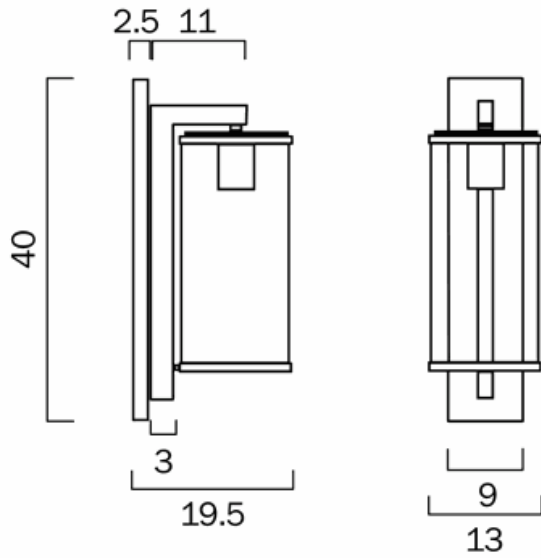

Overview

Family name	Perova
Item Type	Exterior (EX)
Mounting	Surface

Color / Material

Fixture Color 1	Black
------------------------	-------

Size

Fixture Diameter (cm)	13.4
Fixture Height (cm)	40.0
Fixture Projection (cm)	19.2

Specification

Voltage Input	240V
Wattage (max)	25
Globe Type	E27
Globe / Light Source qty	1
Globe / Light Source included	No
Dimmable	Globe dependant
IP rating	IP44
Warranty	3

Barcode

GTIN	9329501056561
-------------	---------------

Pricing

PRICE - RRP incGST 257.0

Image -dimensions

Last modification 2021-04-11

PEROVA EX40-BRS 9329501056578

The Perova outdoor wall lamp is inspired by the best of minimalist design and is comfortable in any decor. This fixture is framed in solid brass with a tall cylinder. Add a vintage filament style bulb for an industrial look. It features a clear glass cylinder shade to add a rounded touch to this sleek mid-century inspired fixture. Available in 2 sizes as either natural brass or Black.

Overview

Family name	Perova
Item Type	Exterior (EX)
Mounting	Surface

Color / Material

Fixture Color 1	Brass
------------------------	-------

Size

Fixture Diameter (cm)	13.4
Fixture Height (cm)	40.0
Fixture Projection (cm)	19.2