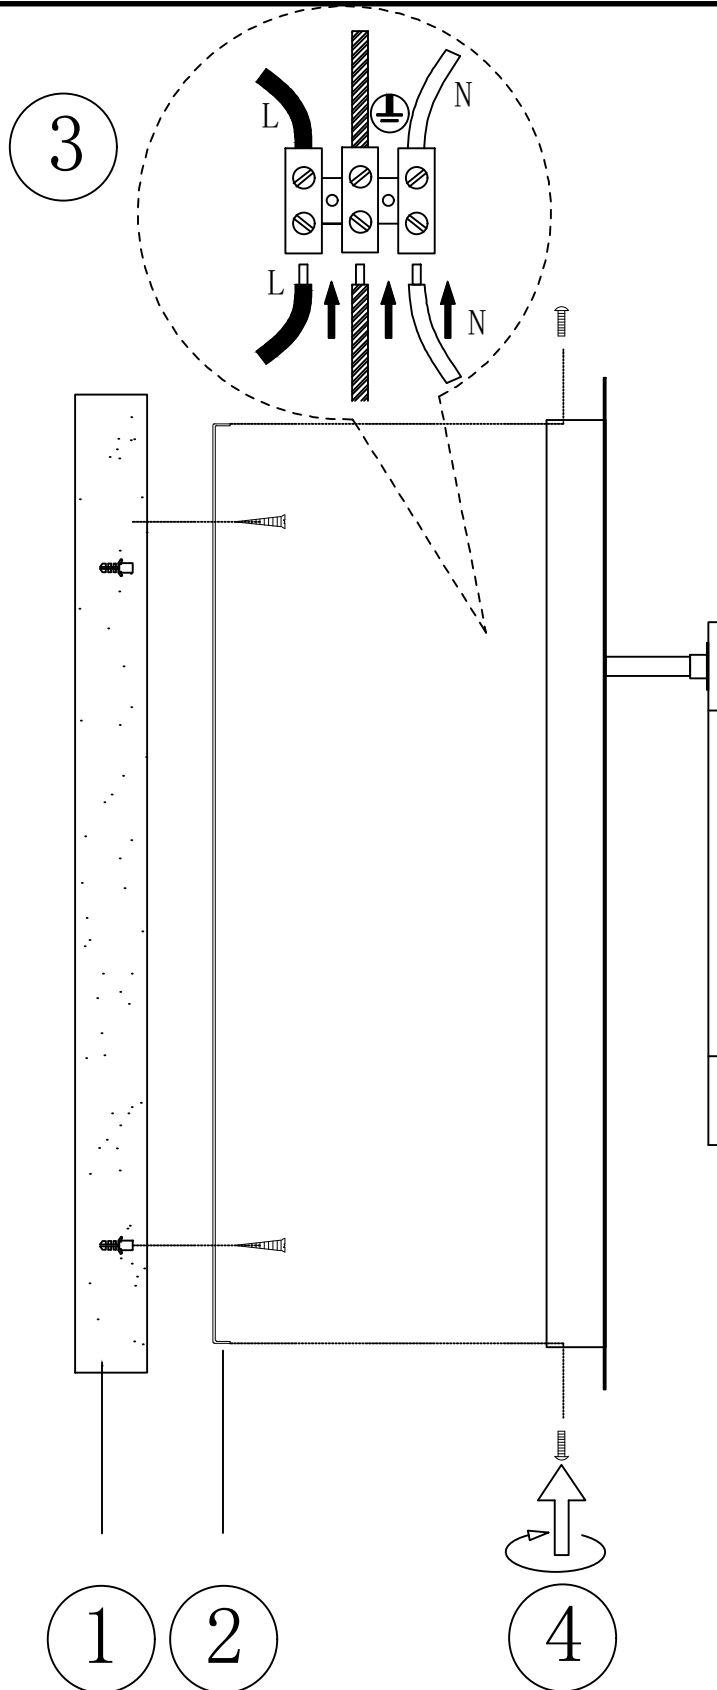

ITEM NO.: PELZER WB60

Telbix.

240V ~ 50Hz LED 24W
3000K NO-DIM

IMPORTANT
Must be installed by
a qualified electrical
contractor.
Install in accordance
with AS/NZS3000