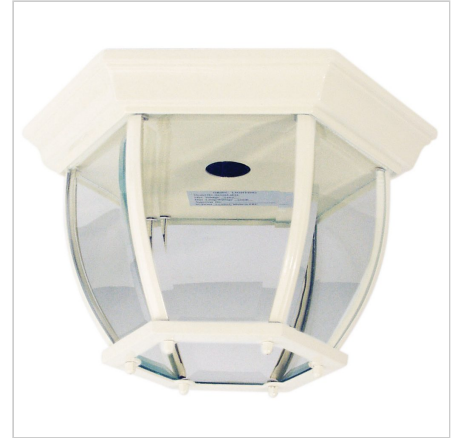

## HIGHGATE DIY White

SKU:OL7663WH

Traditional Under Eave DIY

### Description

DIY outdoor light, designed to cover an existing batten holder. Powder coated aluminium with clear, bevelled glass panels. Open at the bottom.

### Additional information

<b>Brand</b>	Oriel Lighting
<b>Colour</b>	White
<b>Bulb Qty</b>	1
<b>Bulb Type</b>	B22
<b>Wattage</b>	60W
<b>Bulb Included</b>	NO
<b>Recommended Globe</b>	A-LED-26104127
<b>Voltage</b>	240V
<b>Overall Height</b>	17
<b>Overall Width</b>	28
<b>Overall Depth</b>	28
<b>Item Dimensions</b>	H170 D280
<b>Fitting Height</b>	H170
<b>Fitting Diameter</b>	D280
<b>Primary Material</b>	METAL
<b>Supplier Code</b>	OL7663WH
<b>UPI</b>	9324879207898
<b>DIY</b>	A competent handy-person can DIY
<b>Warranty / Guarantee</b>	1 Year Replacement Guarantee