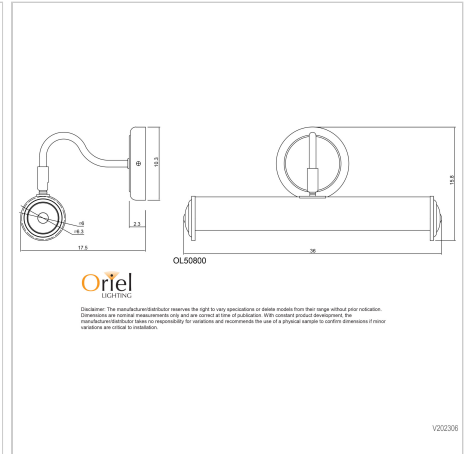

Supplier Code	OL50800AB
UPI	9324879204293
Electrician To Install	This fitting should be installed by a licenced electrician
Warranty / Guarantee	1 Year Replacement Guarantee

Images

Unless stated, fittings do not include globes (bulbs). No representations are made as to the suitability of this product for your application. All fixed lights (other than DIY lights) should be installed by a licensed electrical contractor. Due to continuing product development, some specifications may change over time. Refer to our detailed Terms and Conditions, online at: www.oriel-lighting.com.au | Details and specifications are current at the time of printing, and with constant product development, subject to change.

(c) Oriel Lighting

quality lighting at affordable prices | specifications subject to change without notice - check the website for the latest information | www.oriel-lighting.com.au