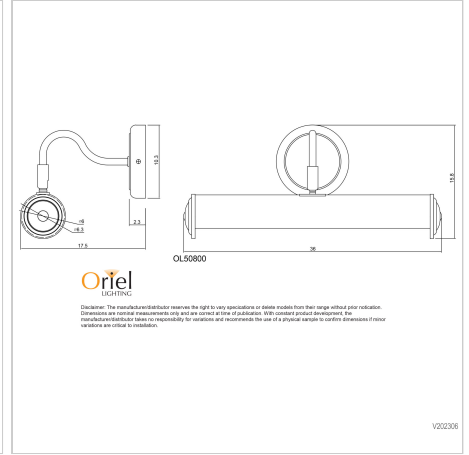

Supplier Code	OL50800CH
UPI	9324879204316
Electrician To Install	This fitting should be installed by a licenced electrician
Warranty / Guarantee	1 Year Replacement Guarantee

Images

Unless stated, fittings do not include globes (bulbs). No representations are made as to the suitability of this product for your application. All fixed lights (other than DIY lights) should be installed by a licensed electrical contractor. Due to continuing product development, some specifications may change over time. Refer to our detailed Terms and Conditions, online at: www.oriel-lighting.com.au | Details and specifications are current at the time of printing, and with constant product development, subject to change.

(c) Oriel Lighting

quality lighting at affordable prices | specifications subject to change without notice - check the website for the latest information | www.oriel-lighting.com.au