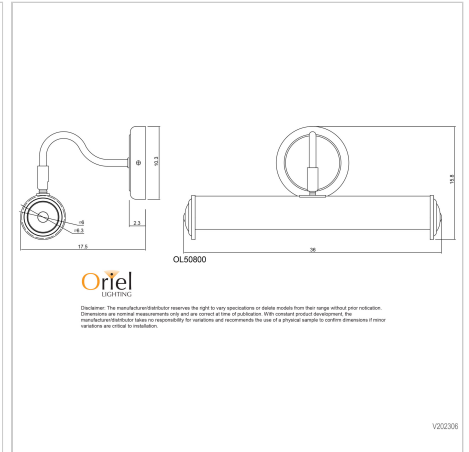

PLU	76221
Supplier Code	OL50800CH
UPI	9324879220965
Electrician To Install	This fitting should be installed by a licenced electrician
Warranty / Guarantee	1 Year Replacement Guarantee

Images

Unless stated, fittings do not include globes (bulbs). No representations are made as to the suitability of this product for your application. All fixed lights (other than DIY lights) should be installed by a licensed electrical contractor. Due to continuing product development, some specifications may change over time. Refer to our detailed Terms and Conditions, online at: www.oriel-lighting.com.au | Details and specifications are current at the time of printing, and with constant product development, subject to change.

(c) Oriel Lighting

quality lighting at affordable prices | specifications subject to change without notice - check the website for the latest information | www.oriel-lighting.com.au