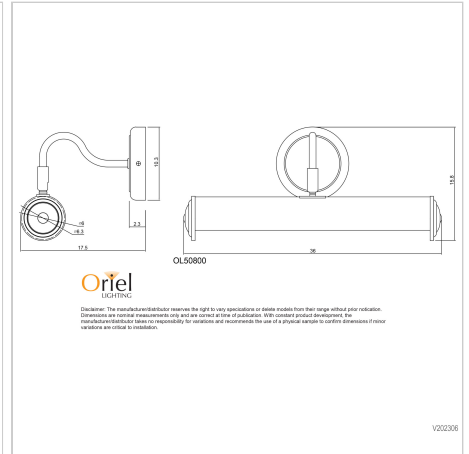

Supplier Code	OL50800BP
UPI	9324879204200
Electrician To Install	This fitting should be installed by a licenced electrician
Warranty / Guarantee	1 Year Replacement Guarantee

Images

Unless stated, fittings do not include globes (bulbs). No representations are made as to the suitability of this product for your application. All fixed lights (other than DIY lights) should be installed by a licensed electrical contractor. Due to continuing product development, some specifications may change over time. Refer to our detailed Terms and Conditions, online at: www.oriel-lighting.com.au | Details and specifications are current at the time of printing, and with constant product development, subject to change.

(c) Oriel Lighting

quality lighting at affordable prices | specifications subject to change without notice - check the website for the latest information | www.oriel-lighting.com.au