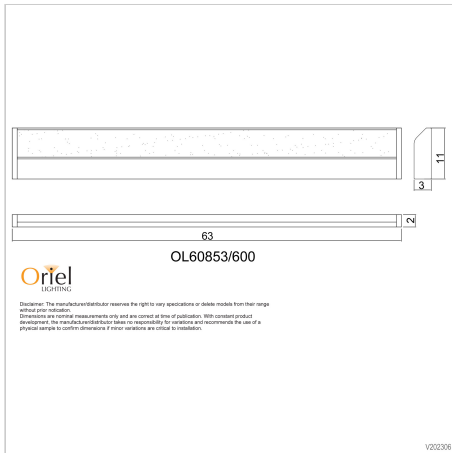

UPI	9324879224758
Electrician To Install	This fitting should be installed by a licenced electrician
Warranty / Guarantee	1 Year Replacement Guarantee

Images

Unless stated, fittings do not include globes (bulbs). No representations are made as to the suitability of this product for your application. All fixed lights (other than DIY lights) should be installed by a licensed electrical contractor. Due to continuing product development, some specifications may change over time. Refer to our detailed Terms and Conditions, online at: www.oriel-lighting.com.au | Details and specifications are current at the time of printing, and with constant product development, subject to change.

(c) Oriel Lighting

quality lighting at affordable prices | specifications subject to change without notice - check the website for the latest information | www.oriel-lighting.com.au