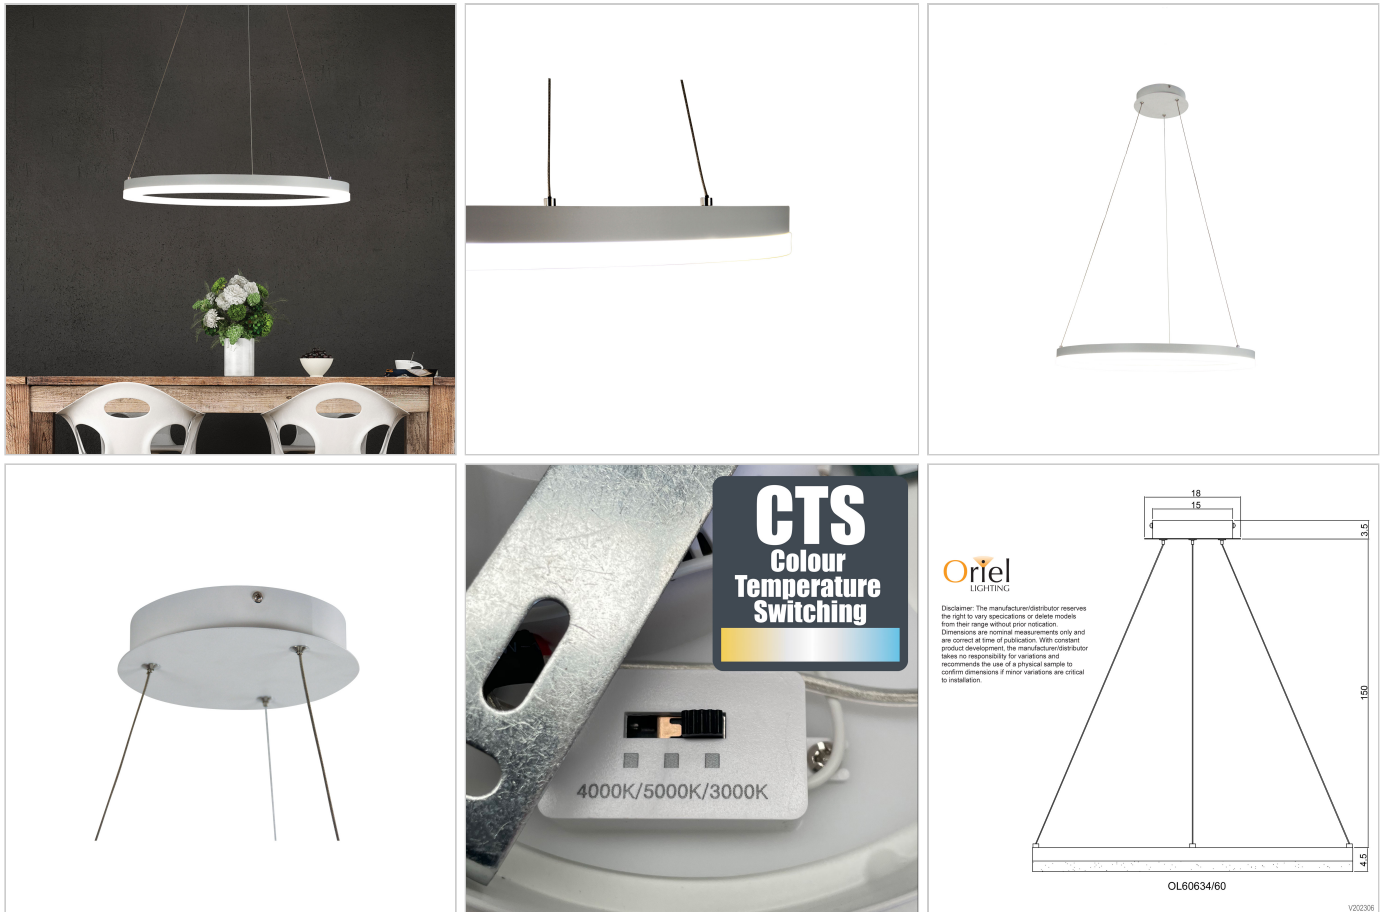

Light Source	TRICOLOUR.LED
Lumen Output	1200 lm
Colour Temperature	CTS3000/4000/5000K
IP Rating	IP20
Colour Rendition (CRI)	>Ra82
Dimmable	Suitable for Dimming
Supplier Code	OL60634/60WH
UPI	9324879224734
Electrician To Install	Electrician to Install
Warranty / Guarantee	1 Year Replacement Guarantee

Images

Unless stated, fittings do not include globes (bulbs). No representations are made as to the suitability of this product for your application. All fixed lights (other than DIY lights) should be installed by a licensed electrical contractor. Due to continuing product development, some specifications may change over time. Refer to our detailed Terms and Conditions, online at: www.orient-lighting.com.au | Details and specifications are current at the time of printing, and with constant product development, subject to change.

(c) Oriël Lighting

quality lighting at affordable prices | specifications subject to change without notice - check the website for the latest information | www.orient-lighting.com.au