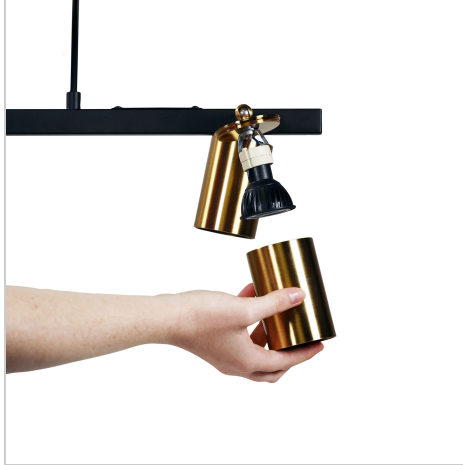

Warranty / Guarantee

12 Month Replacement Guarantee

Images

Unless stated, fittings do not include globes (bulbs). No representations are made as to the suitability of this product for your application. All fixed lights (other than DIY lights) should be installed by a licensed electrical contractor. Due to continuing product development, some specifications may change over time. Refer to our detailed Terms and Conditions, online at: www.oriel-lighting.com.au | Details and specifications are current at the time of printing, and with constant product development, subject to change.

(c) Oriel Lighting

quality lighting at affordable prices | specifications subject to change without notice - check the website for the latest information | www.oriel-lighting.com.au