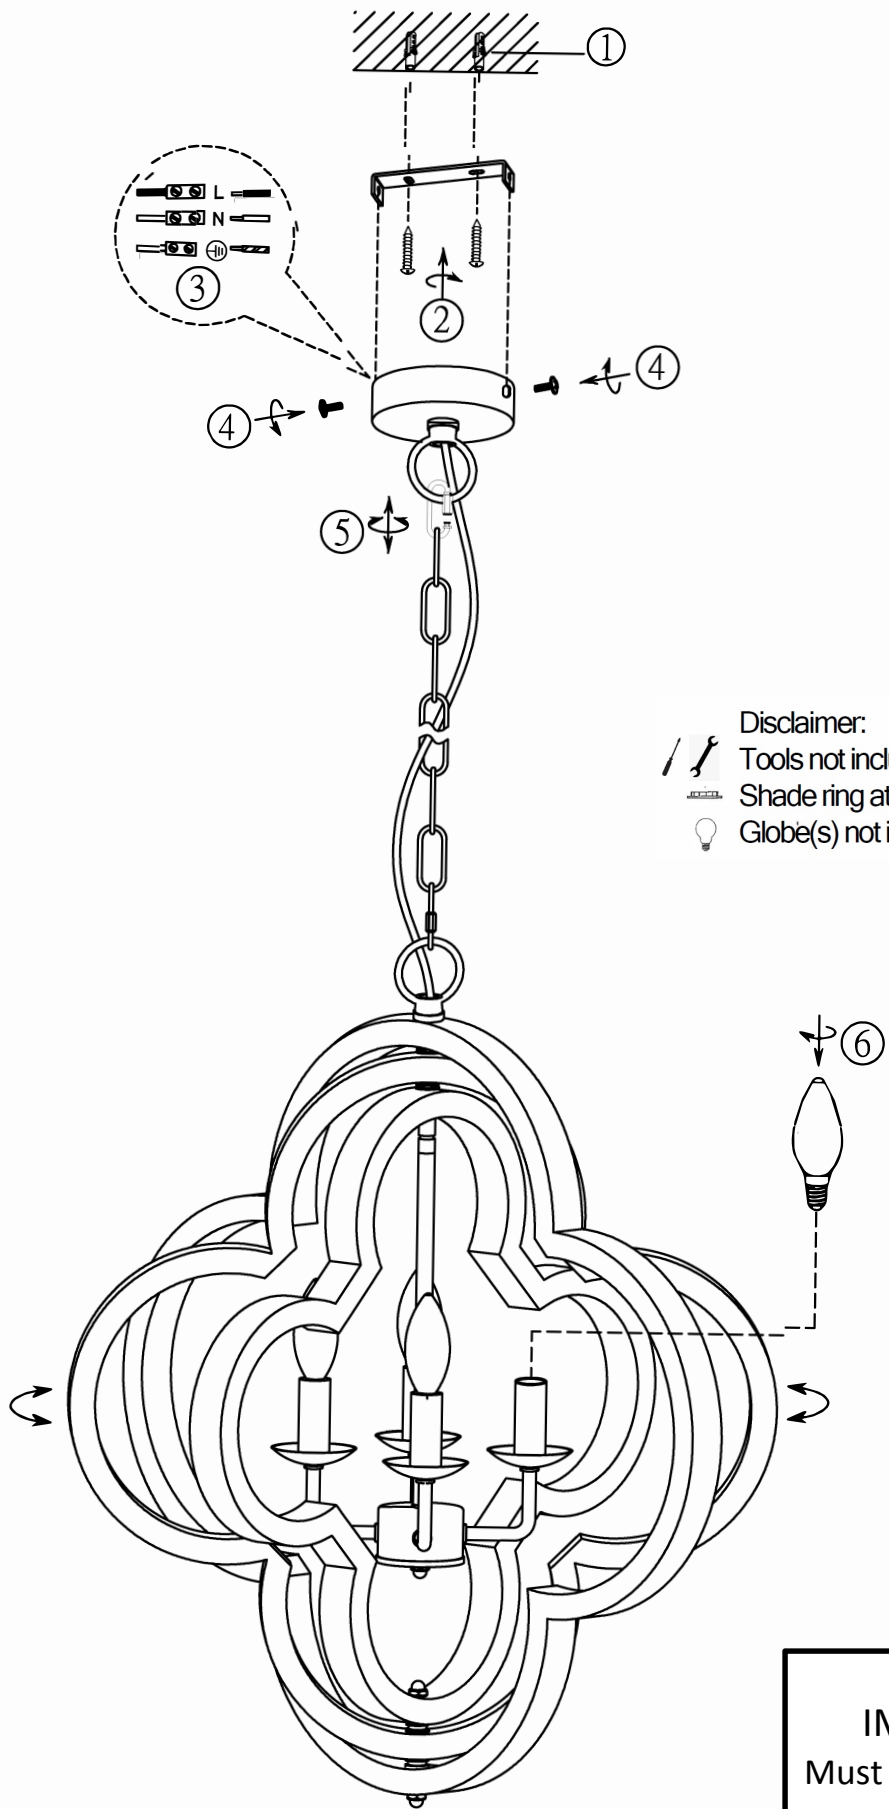

ITEM NO.: OMAR PE4

Disclaimer:  
 Tools not included  
 Shade ring attached on lamp holder  
 Globe(s) not included

240V ~ 50Hz E14 Max.25W x 4  
 NOTE: GLOBE NOT INCLUDED

**IMPORTANT**  
 Must be installed by a qualified electrical contractor.  
 Install in accordance with AS/NZS3000