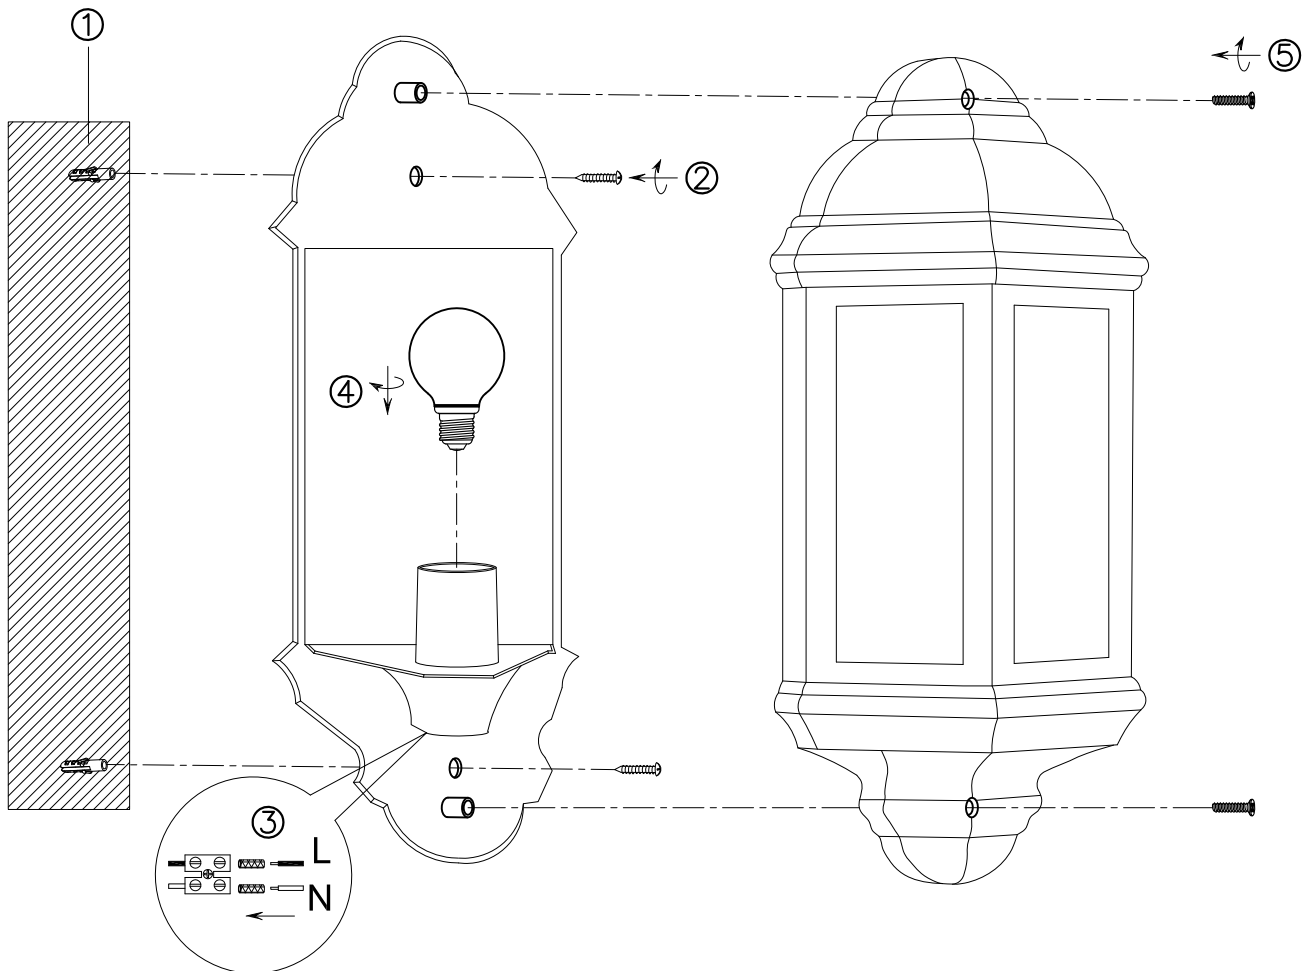

ITEM NO.:ODIN EX-BK

- Disclaimer:
- Tools not included
 - Shade ring attached on lamp holder
 - Globe(s) not included

telbix.

240V~50Hz E27 MAX.25W

NOTE:GLOBE NOT INCLUDED

IMPORTANT

Must be installed
by a qualified
electrical contractor.
Install in accordance
with AS/NZS3000