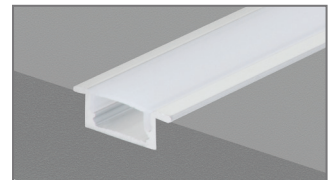

Compatible LED Strip Lighting

7.2	14.4	19.2
•	•	•

Simulation