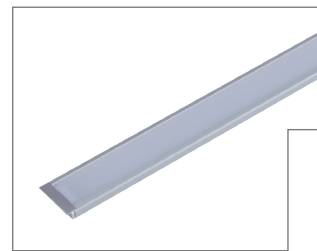

Brushed Aluminium Finish