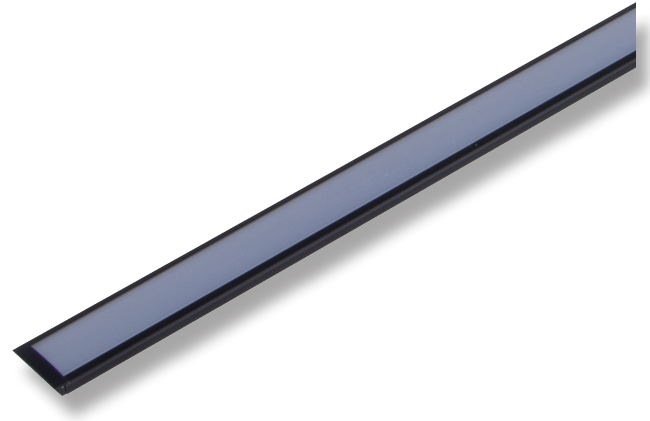

## NOVA-24-REC LED Mounting Profile

### Description

Introducing the NOVA-24-REC mounting profile system. The NOVA-24-REC is specifically designed for the Domus range of LED strip lighting. This aluminium mounting profile system incorporated extruded profile complete with a flat opal PMMA diffuser. The key features of the NOVA-24-REC is the ability to not only conceal the LED strip lighting but also keep the strip lighting linear. Also, the NOVA-24-REC keeps LEDs free from foreign objects and vapours which may damage the LEDs. A simple and shallow yet very contemporary LED recess mounted profile ideally suited to under bench mounting, wardrobes or laundry applications where minimal mounting requirements are needed.

### Specification Features

Installation:	Recess mounted
Material:	Extruded aluminium 6063
Finish:	Natural clear anodised
Diffuser:	Flat (PMMA) high output opal/frost
Length (mm):	2500mm continuous*
Size (mm):	Profile (W) 30.5mm (H) 11mm
Accessories (each):	End caps**
Special:	Custom powder coated colour upon request***
Driver Installation:	Remote driver required (not included)