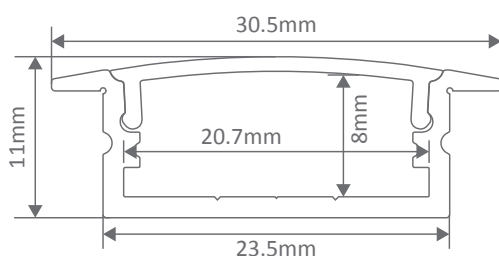

### Description

Introducing the NOVA-24-REC mounting profile system. The NOVA-24-REC is specifically designed for the Domus range of LED strip lighting. This aluminium mounting profile system incorporated extruded profile complete with a flat opal PMMA diffuser. The key features of the NOVA-24-REC is the ability to not only conceal the LED strip lighting but also keep the strip lighting linear. Also, the NOVA-24-REC keeps LEDs free from foreign objects and vapours which may damage the LEDs. A simple and shallow yet very contemporary LED recess mounted profile ideally suited to under bench mounting, wardrobes or laundry applications where minimal mounting requirements are needed.

### Specification Features

Installation:	Recess mounted
Material:	Extruded aluminium 6063
Finish:	Natural clear anodised
Diffuser:	Flat (PMMA) high output opal/frost
Length (mm):	2500mm continuous*
Size (mm):	Profile (W) 30.5mm (H) 11mm
Accessories (each):	End caps**
Special:	Custom powder coated colour upon request***
Driver Installation:	Remote driver required (not included)

\* Profile sold per meter. Can be cut to lengths up to 2.5m.

\*\* Accessories included.

\*\*\* Special powder coat finishes upon request. Surcharges apply.

Brushed Aluminium Finish

White Finish

### Diagrams / Additional

Item No.	Variant			Details
	Alu	Blk	Wht	
NOVA-24-REC	22430	22431	22432	Sold per 1 metre