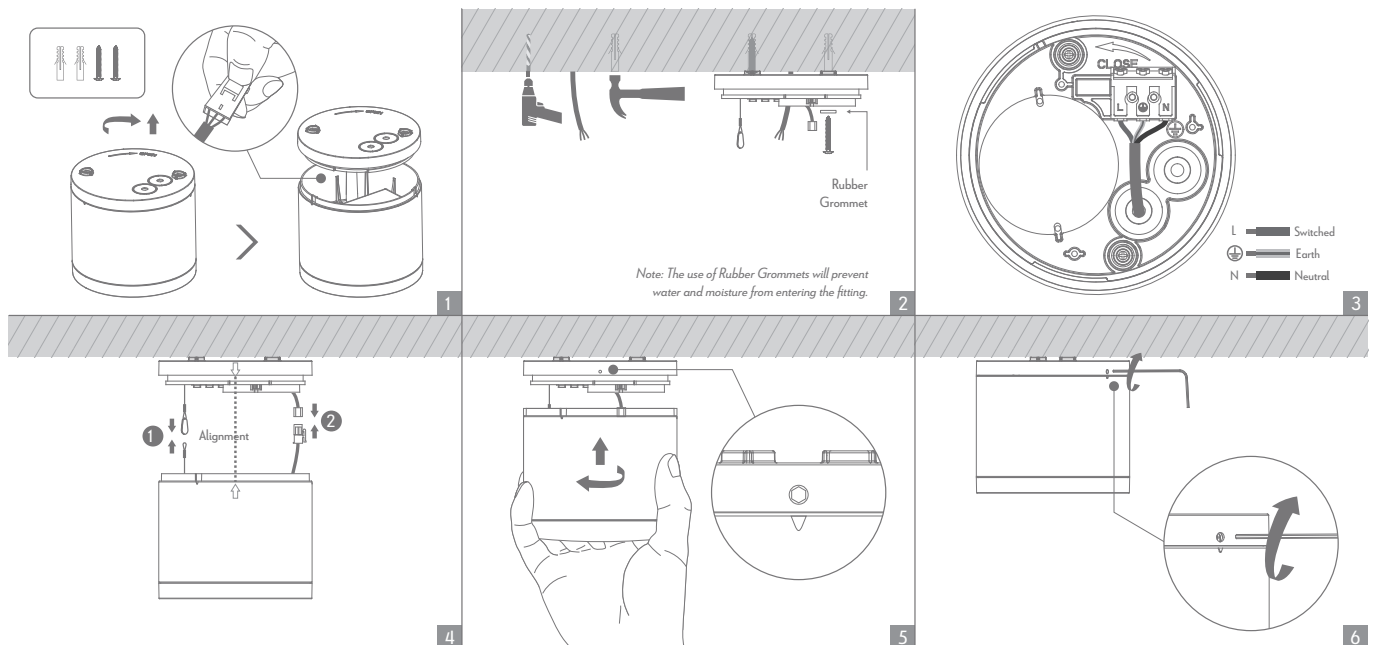

NEO-PRO-35-SM

Variants		Item No.	Colour Temp
Blk	Wht		
20894	20895	NEO-PRO-35-SM	TRIO

Thank you for purchasing your new NEO-PRO-35 surface mounted downlight, Please take the time to read and understand the instruction sheet below. Failure to do so may void warranty.

Specifications

Voltage:	240V	Lumen ($\pm 5\%$):	Warm White 3000K - 3000Lm Neutral White 4000K - 3200Lm White 5700K - 3100Lm	Dimmable:	Yes*
Power:	35W	Beam Angle:	75°	IP Rating:	65**
CRI:	≤ 80	CCT:	3000K - 4000K - 5700K	Lifespan:	50,000hrs

*Fully dimmable with suitable dimmers.

**IP65 from front only.

Note: -The lamp must be installed by professional electrician
-Ensure the power supply is switched off before fitting this product

-Do not touch the lamp when in use
-Keep away from hot steam and corrosive gas