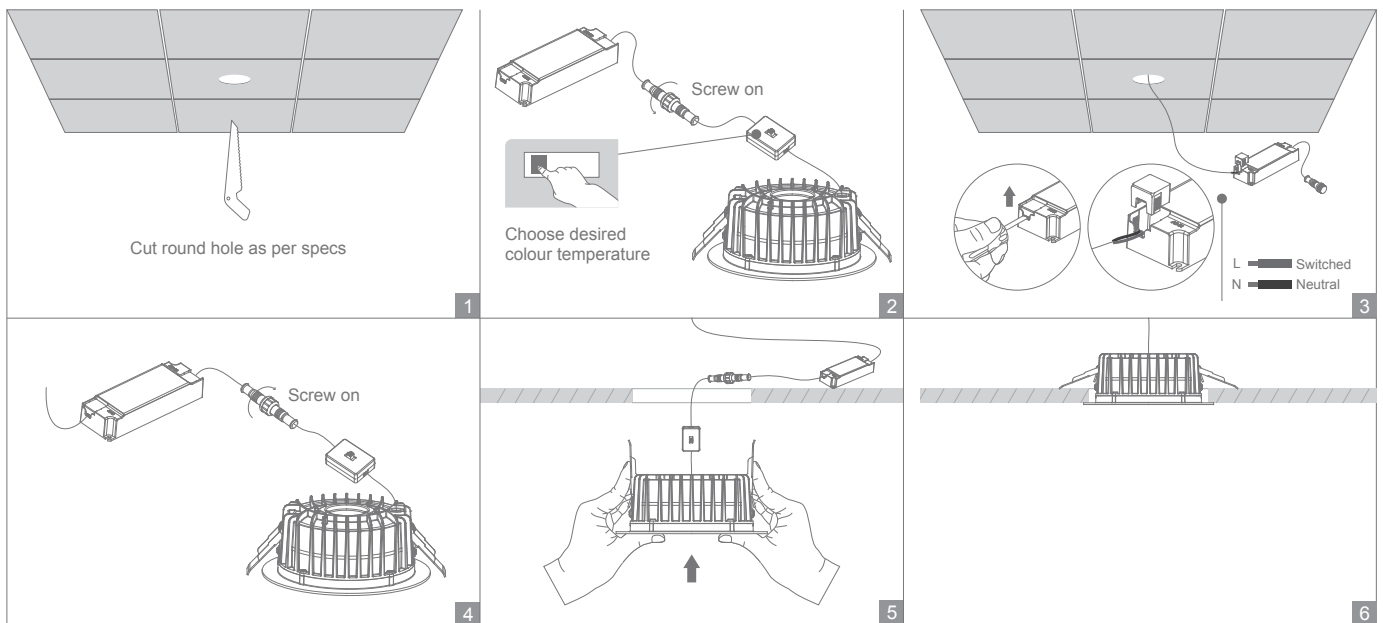

*Fully dimmable with suitable dimmers.

**IP65 from front only.

Minimum clearance distances to flammable building elements.

Note:

- The LED driver is NOT suitable for covering with insulation material.
- Warning-Risk of overheating or fire if the clearance distances are compromised.
- The flexible cable cannot be replaced, if this cable is damaged the luminaire will need to be replaced.
- The light source of this luminaire is not replaceable; at the end of life the whole luminaire should be replaced.