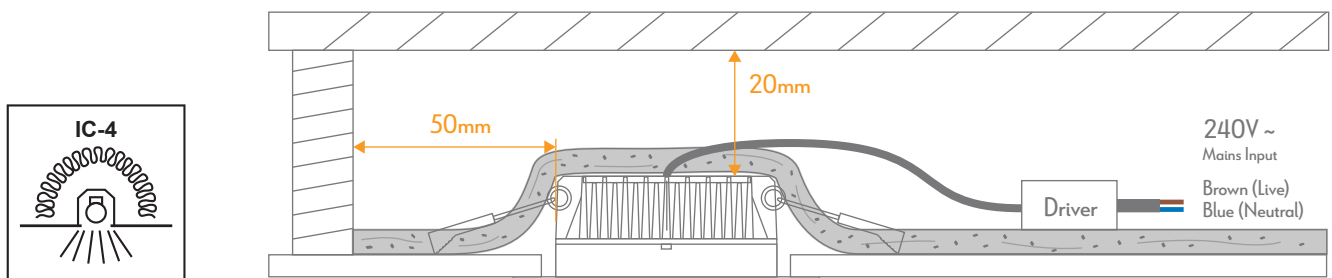

NEO-PRO-35-REC

Date: 11/2022

Variants		Item No.	Colour Temp
Blk	Wht		
20919	20920	NEO-PRO-35-REC	Tri-colour Switchable

Thank you for purchasing your new NEO-PRO-35-REC Downlight, Please take the time to read and understand the instruction sheet below. Failure to do so may void warranty.

Specifications

Voltage:	240V	Lumen (±5%):	Warm White 3000K - 3200Lm Neutral White 4000K - 3400Lm White 5700K - 3300Lm	Dimmable:	Yes*
Power:	35W	Beam Angle:	90°	IP Rating:	65**
CRI:	≤80	CCT:	3000K - 4000K - 5700K	Lifespan:	50,000hrs

*Fully dimmable with suitable dimmers.

**IP65 from front only.

Minimum clearance distances to flammable building elements.

Note:

- The LED driver is NOT suitable for covering with insulation material.
- Warning-Risk of overheating or fire if the clearance distances are compromised.
- The flexible cable cannot be replaced, if this cable is damaged the luminaire will need to be replaced.
- The light source of this luminaire is not replaceable; at the end of life the whole luminaire should be replaced.