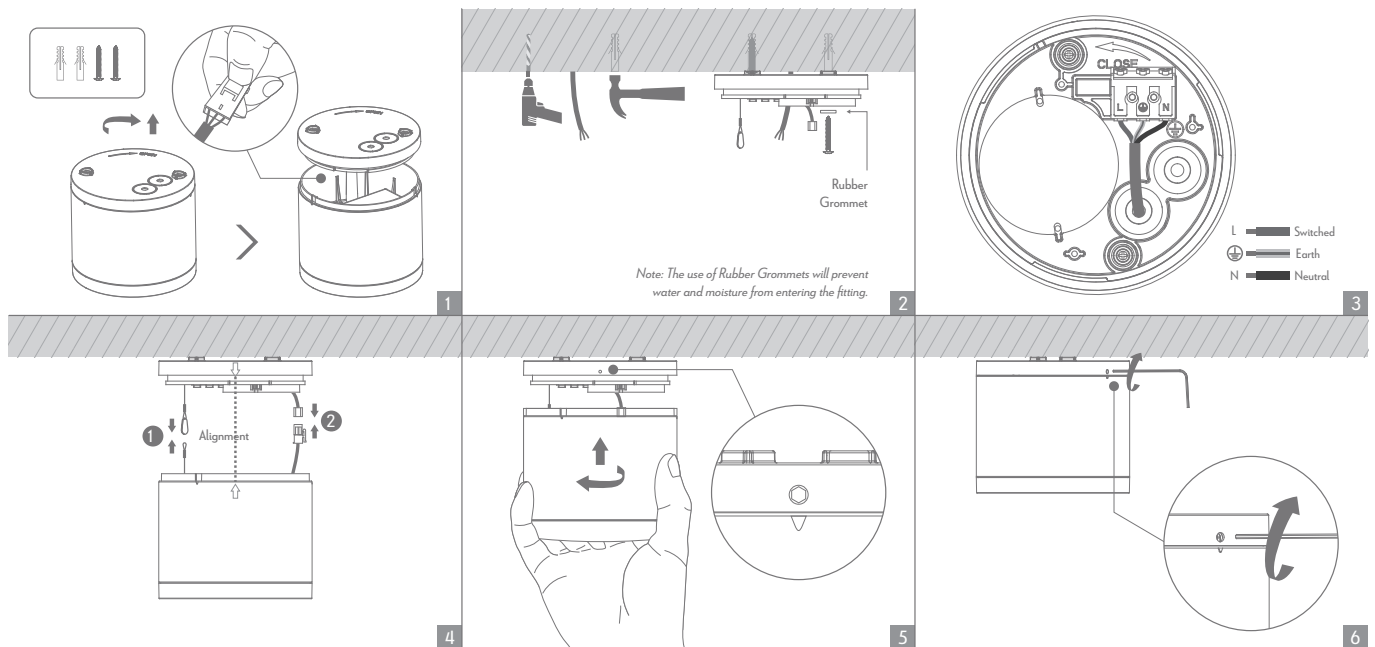

NEO-PRO-25-SM

| Variants | | Item No. | Colour Temp |
|----------|-------|---------------|-------------|
| Blk | Wht | | |
| 20892 | 20893 | NEO-PRO-25-SM | TRIO |

Thank you for purchasing your new NEO-PRO-25 surface mounted downlight, Please take the time to read and understand the instruction sheet below. Failure to do so may void warranty.

Specifications

| | | | | | |
|----------|------|--------------|-----------------------------------------------------------------------------------|------------|-----------|
| Voltage: | 240V | Lumen (±5%): | Warm White 3000K - 2200Lm Neutral White 4000K - 2400Lm White 5700K - 2300Lm | Dimmable: | Yes* |
| Power: | 25W | Beam Angle: | 75° | IP Rating: | 65** |
| CRI: | ≤80 | CCT: | 3000K - 4000K - 5700K | Lifespan: | 50,000hrs |

*Fully dimmable with suitable dimmers.

**IP65 from front only.

Note: -The lamp must be installed by professional electrician
-Ensure the power supply is switched off before fitting this product

-Do not touch the lamp when in use
-Keep away from hot steam and corrosive gas