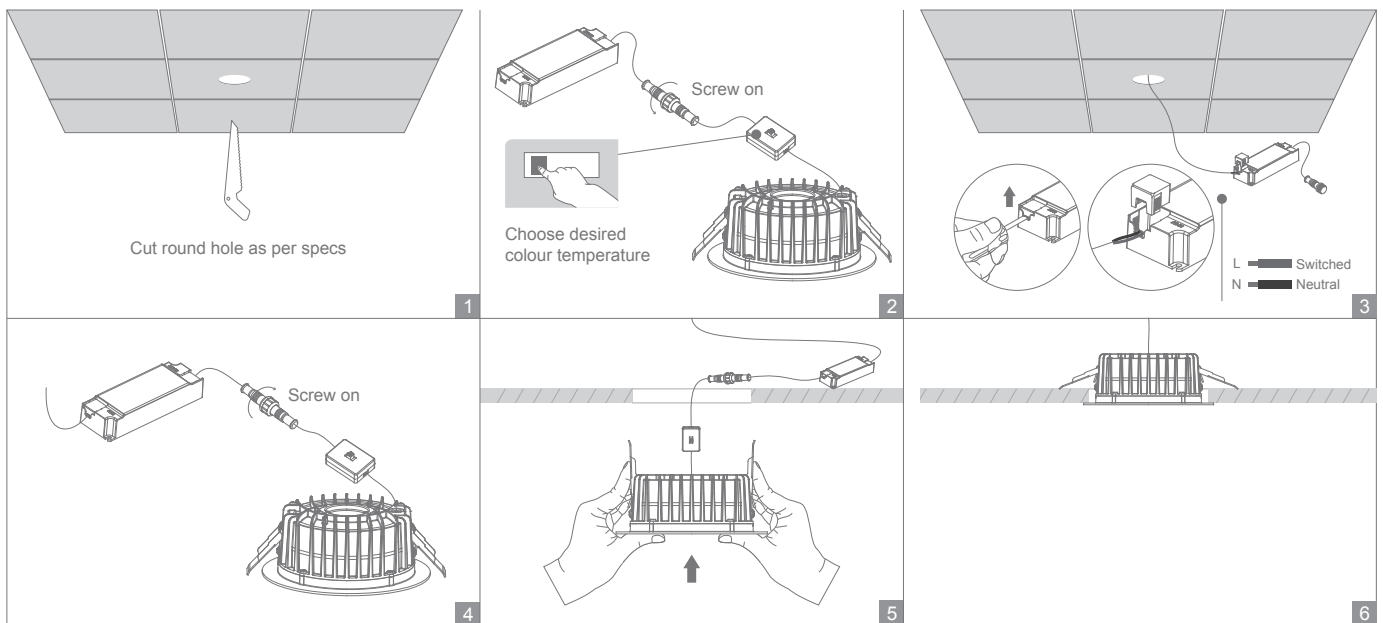

NEO-PRO-25-REC

Date: 11/2022

Variants		Item No.	Colour Temp
Blk	Wht		
20917	20918	NEO-PRO-25-REC	Tri-colour Switchable

Thank you for purchasing your new NEO-PRO-25-REC Downlight, Please take the time to read and understand the instruction sheet below. Failure to do so may void warranty.

Specifications

Voltage:	240V	Lumen (±5%):	Warm White 3000K - 2250Lm Neutral White 4000K - 2400Lm White 5700K - 2300Lm	Dimmable:	Yes*
Power:	25W	Beam Angle:	90°	IP Rating:	65**
CRI:	≤80	CCT:	3000K - 4000K - 5700K	Lifespan:	50,000hrs

*Fully dimmable with suitable dimmers.

**IP65 from front only.