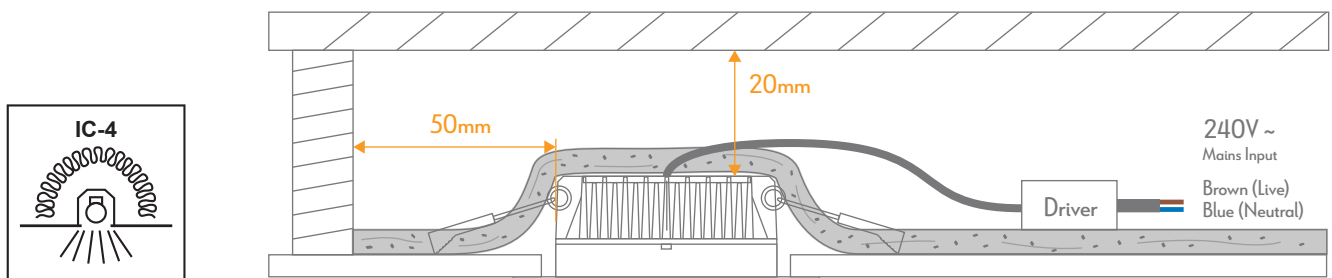

Minimum clearance distances to flammable building elements.

Note:

- The LED driver is NOT suitable for covering with insulation material.
- Warning-Risk of overheating or fire if the clearance distances are compromised.
- The flexible cable cannot be replaced, if this cable is damaged the luminaire will need to be replaced.
- The light source of this luminaire is not replaceable; at the end of life the whole luminaire should be replaced.

Note: -The lamp must be installed by professional electrician
-Ensure the power supply is switched off before fitting this product

-Do not touch the lamp when in use
-Keep away from hot steam and corrosive gas