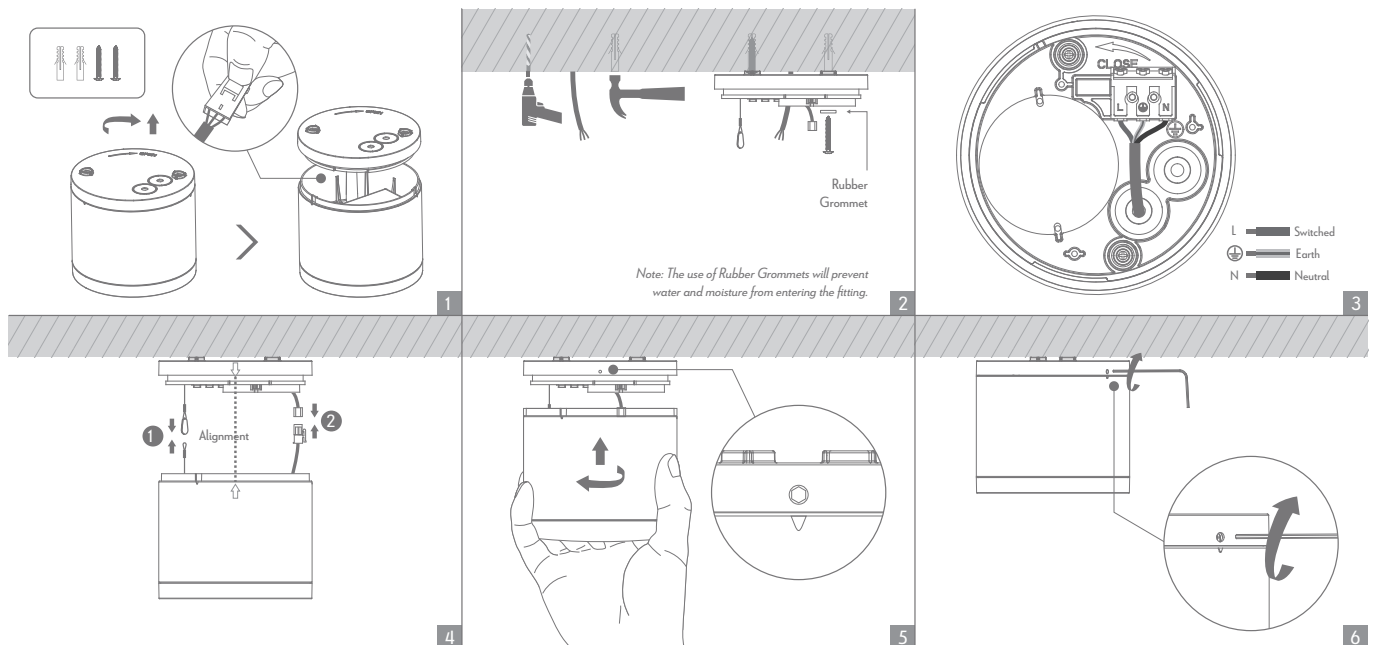

NEO-PRO-13-SM

Date: 11/2022

| Variants | | Item No. | Colour Temp |
|----------|-------|---------------|-------------|
| Blk | Wht | | |
| 20890 | 20891 | NEO-PRO-13-SM | TRIO |

Thank you for purchasing your new NEO-PRO-13 surface mounted downlight, Please take the time to read and understand the instruction sheet below. Failure to do so may void warranty.

Specifications

| | | | | | |
|----------|-----------|----------------------|---|------------|-----------|
| Voltage: | 240V | Lumen ($\pm 5\%$): | Warm White 3000K - 1000Lm Neutral White 4000K - 1200Lm White 5700K - 1100Lm | Dimmable: | Yes* |
| Power: | 13W | Beam Angle: | 75° | IP Rating: | 65** |
| CRI: | ≤ 80 | CCT: | 3000K - 4000K - 5700K | Lifespan: | 50,000hrs |

*Fully dimmable with suitable dimmers.

**IP65 from front only.

Note: -The lamp must be installed by professional electrician
-Ensure the power supply is switched off before fitting this product

-Do not touch the lamp when in use
-Keep away from hot steam and corrosive gas