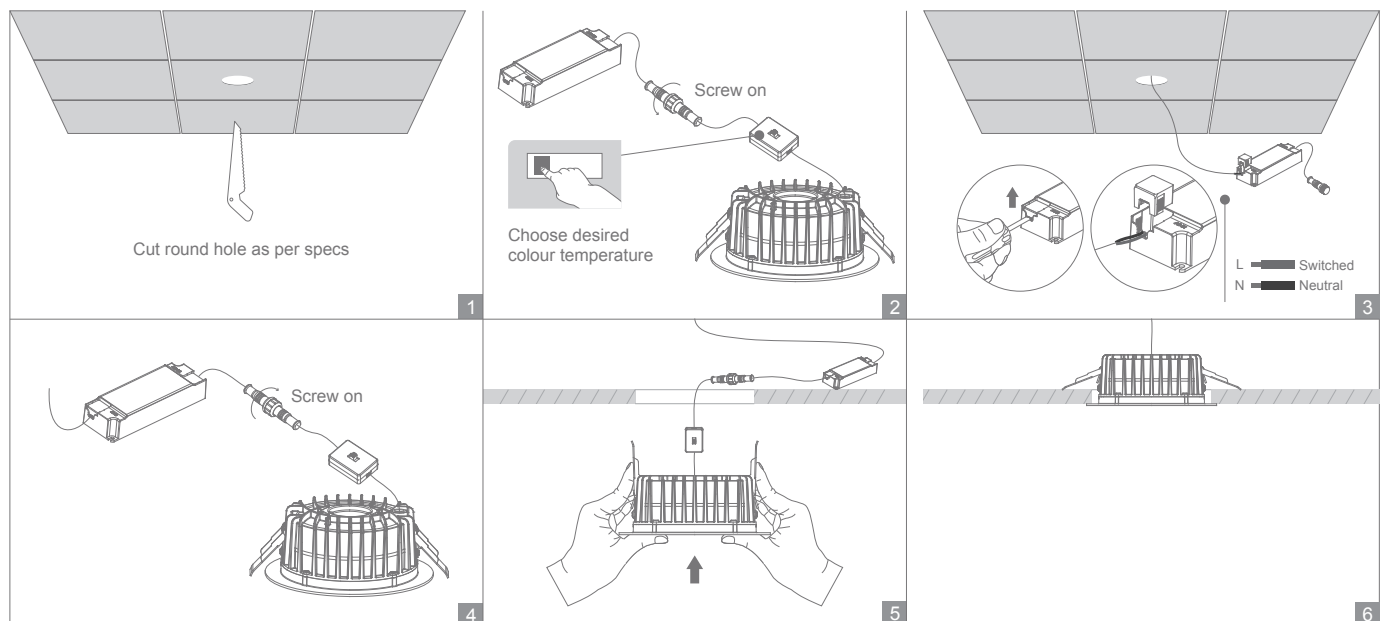

NEO-PRO-13-REC

Date: 11/2022

Variants		Item No.	Colour Temp
Blk	Wht		
20915	20916	NEO-PRO-13-REC	Tri-colour Switchable

Thank you for purchasing your new NEO-PRO-13-REC Downlight, Please take the time to read and understand the instruction sheet below. Failure to do so may void warranty.

Specifications

Voltage:	240V	Lumen (±5%):	Warm White 3000K - 850Lm Neutral White 4000K - 1000Lm White 5700K - 900Lm	Dimmable:	Yes*
Power:	13W	Beam Angle:	80°	IP Rating:	65**
CRI:	≤80	CCT:	3000K - 4000K - 5700K	Lifespan:	50,000hrs

*Fully dimmable with suitable dimmers.

**IP65 from front only.