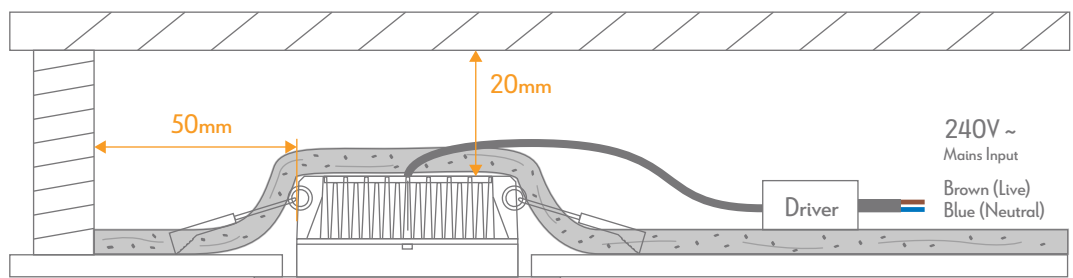

Minimum clearance distances to flammable building elements.

Note:

- The LED driver is NOT suitable for covering with insulation material.
- Warning-Risk of overheating or fire if the clearance distances are compromised.
- The flexible cable cannot be replaced, if this cable is damaged the luminaire will need to be replaced.
- The light source of this luminaire is not replaceable; at the end of life the whole luminaire should be replaced.

Note: -The lamp must be installed by professional electrician
-Ensure the power supply is switched off before fitting this product

-Do not touch the lamp when in use
-Keep away from hot steam and corrosive gas