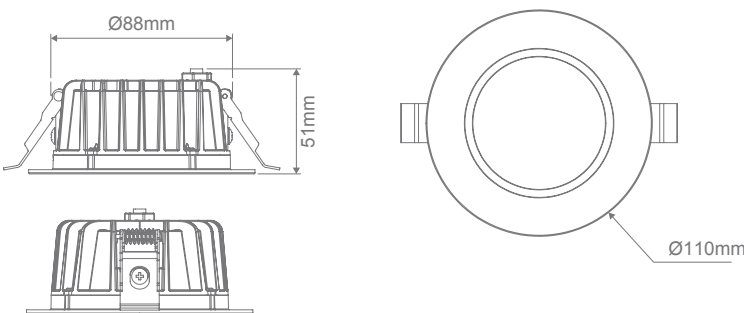

Diagrams / Additional

Item No.	Variant		CCT
	Wht	Blk	
NEO-PRO-13-REC	20916	20915	TRIO
	DALI		
	21607	21608	TRIO