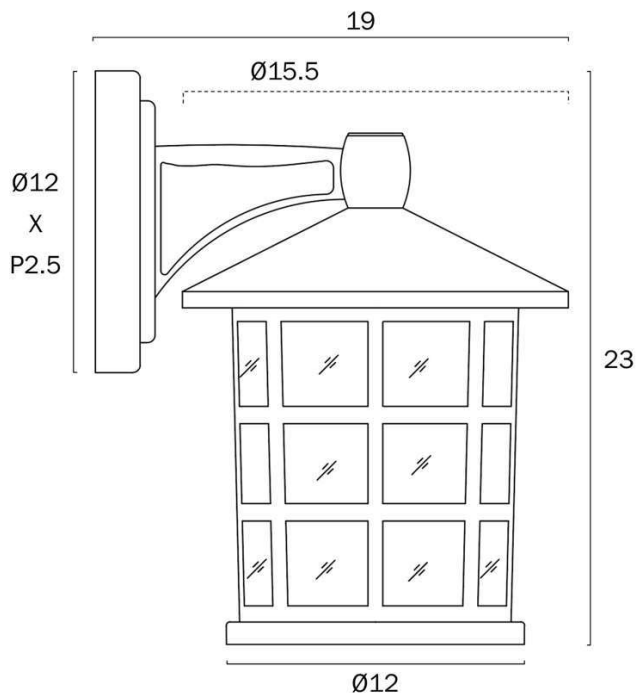

Overview

Family name	Nadira
Categories	Coach Lights
Mounting	Surface
Usage	Outdoor Lighting

Color / Material

Fixture Color	White
Fixture Finish	Sand
Fixture Material	Aluminium, Glass

Size

Fixture Width (cm)	15.5
Fixture Height (cm)	23.0
Fixture Projection (cm)	19.0
Canopy Diameter (cm)	12.0
Canopy Projection (cm)	2.5

Specification

Voltage Input	240V
Total Wattage (max)	25
Globe Type	E27
Globe / Light Source qty	1
Globe / Light Source included	No
Electrical Protection	CLASS I - HIGH VOLTAGE, EARTH REQUIRED
IP rating	IP43
Lead and Plug	No
Approvals	RCM
Installation Required	Yes (by Licensed Electrician only)

Care Instructions

Do not use strong liquid cleaners, Wipe clean with a dry cloth

Replacement Warranty

*3 Years

Barcode**GTIN**

9329501072318

Image -dimensions

Note: Dimensions are only a guide and may vary due to manufacturing variations.