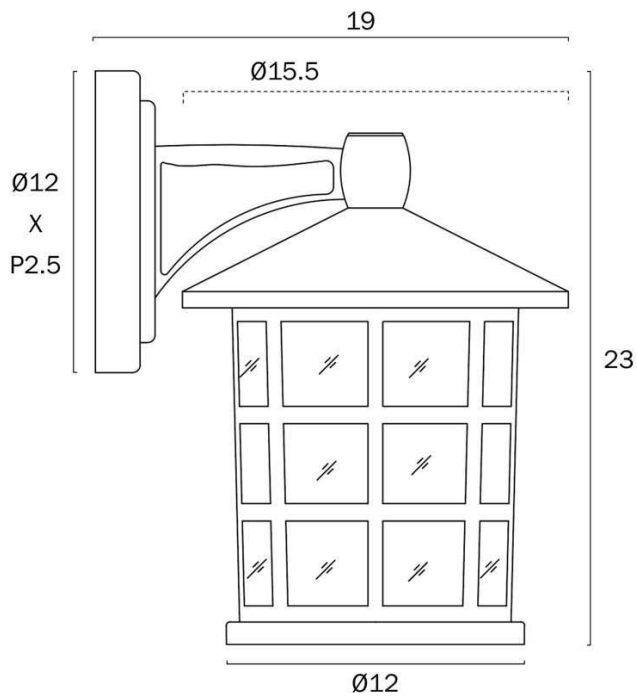

Overview

Family name	Nadira
Categories	Coach Lights
Mounting	Surface
Usage	Outdoor Lighting

Color / Material

Fixture Color	Black
Fixture Finish	Sand
Fixture Material	Aluminium, Glass

Size

Fixture Width (cm)	15.5
Fixture Height (cm)	23.0
Fixture Projection (cm)	19.0
Canopy Diameter (cm)	12.0
Canopy Projection (cm)	2.5

Specification

Voltage Input	240V
Total Wattage (max)	25
Globe Type	E27
Globe / Light Source qty	1
Globe / Light Source included	No
Electrical Protection	CLASS I - HIGH VOLTAGE, EARTH REQUIRED
IP rating	IP43
Lead and Plug	No
Approvals	RCM
Installation Required	Yes (by Licensed Electrician only)

Care Instructions

Do not use strong liquid cleaners, Wipe clean with a dry cloth

Replacement Warranty

*3 Years

Barcode**GTIN**

9329501068441

Image -dimensions

Note: Dimensions are only a guide and may vary due to manufacturing variations.