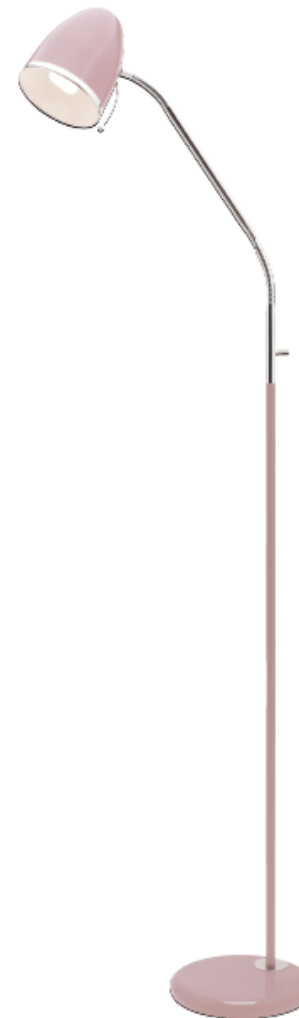

Sara

Clamp and 1Lt Floor Lamp

NEW SEASON
COLOURS

Specifications

Clamp and 1Lt Floor Lamp
New Season colours Navy and Blush

Dimensions

Clamp Lamp – 10xH40cm
1Lt Floor Lamp – D23.5xH120cm

Model No.

Description

Colour

Globe

A13041

Clamp Lamp

Blush / Navy

E27 Max 28W

A13021

1Lt Floor Lamp

Blush / Navy

E27 Max 28W