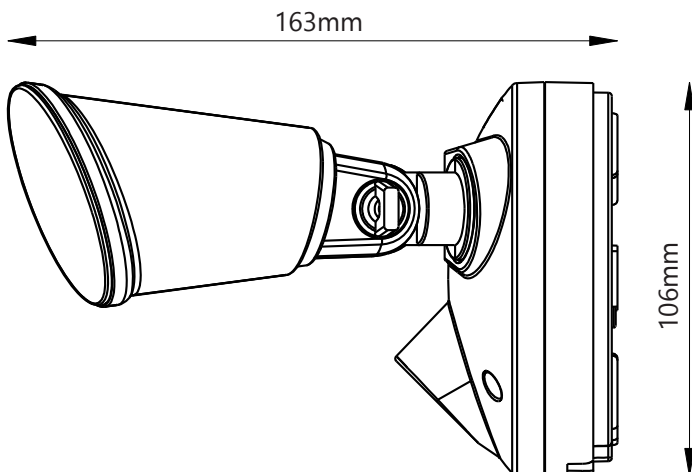

DEFENDER

20W Exterior Twin LED Security Light

IP Rating

COB LED Technology

Replacement Warranty

MLXD3452M

MLXD3452W

FEATURES

Power: 20W (2 x 10W)
Voltage: 220-240V AC
Colour Temperature: Tricolour 3000K, 4000K or 5000K
Lumens: 1800 - 2000lm
Size: 163mm x 106mm x 177mm
Beam Angle: 100°
IP Rating: IP54
Approx Lamp Life: >25000H

TECHNICAL INFORMATION

Power: 20W (2 x 10W)
Voltage: 220-240V AC
Colour Temperature: Tricolour 3000K, 4000K or 5000K
Lumens: 1800 - 2000lm
Size: 163mm x 170mm x 177mm
Beam Angle: 100°
IP Rating: IP54
Approx Lamp Life: >25000H