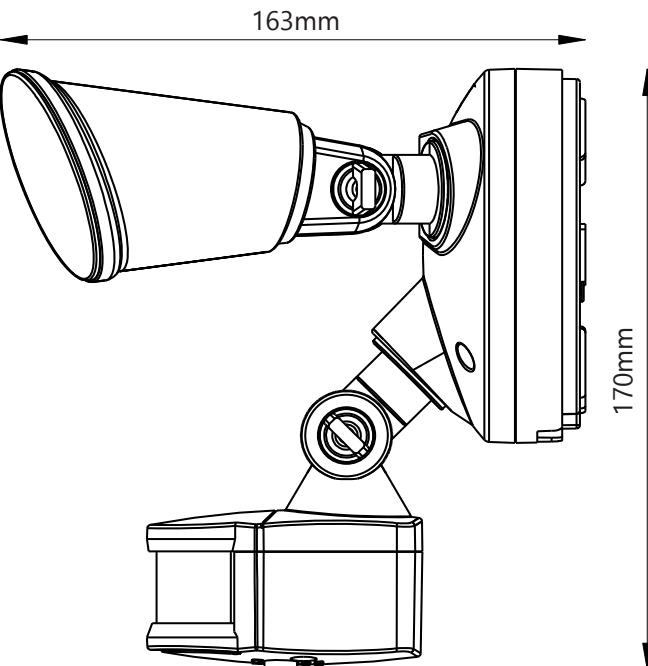

Power: 20W (2 x 10W)
Voltage: 220-240V AC
Colour Temperature: Tricolour 3000K, 4000K or 5000K
Lumens: 1800 - 2000lm
Size: 163mm x 106mm x 177mm
Beam Angle: 100°
IP Rating: IP54
Approx Lamp Life: >25000H

TECHNICAL INFORMATION

Power: 20W (2 x 10W)
Voltage: 220-240V AC
Colour Temperature: Tricolour 3000K, 4000K or 5000K
Lumens: 1800 - 2000lm
Size: 163mm x 170mm x 177mm
Beam Angle: 100°
IP Rating: IP54
Approx Lamp Life: >25000H