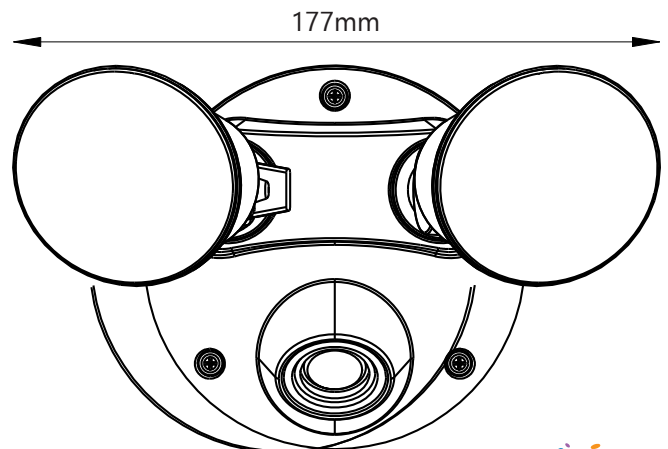

DEFENDER

20W Exterior Twin LED Security Light

IP Rating

COB LED Technology

Replacement Warranty

MLXD3452M

MLXD3452W

FEATURES

Power: 20W (2 x 10W)
Voltage: 220-240V AC
Colour Temperature: Tricolour 3000K, 4000K or 5000K
Lumens: 1800 - 2000lm
Size: 163mm x 106mm x 177mm
Beam Angle: 100°
IP Rating: IP54
Approx Lamp Life: >25000H

TECHNICAL INFORMATION

Power: 20W (2 x 10W)
Voltage: 220-240V AC
Colour Temperature: Tricolour 3000K, 4000K or 5000K
Lumens: 1800 - 2000lm
Size: 163mm x 170mm x 177mm
Beam Angle: 100°
IP Rating: IP54
Approx Lamp Life: >25000H