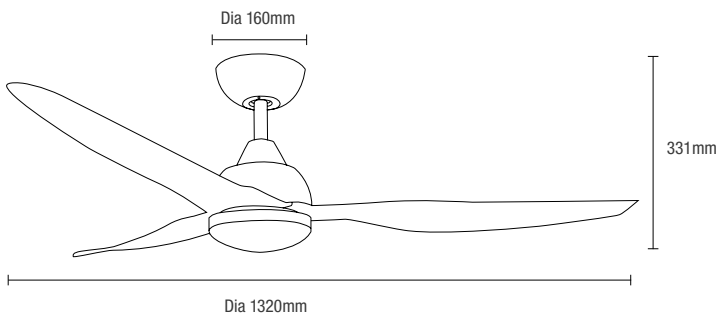

45W 1320MM (52") DC CEILING FAN 3 ABS BLADES WITH WIFI REMOTE CONTROL TRICOLOUR LED LIGHT

Model Numbers

MADC1333MMR
MADC1333WOR
MADC1333WWR

Features

- Brushless quiet and efficient 45W DC motor
- Slimline designed ideal for indoor and outdoor covered application
- WiFi connectivity and operate via Smart Life application
- ABS body and steel canopy with PMMA diffuser
- Blade pitch 10°
- Hangsure canopy up to 15° maximum
- Fully reversible for summer and winter mode from remote control
- Supplied with 5 speed remote control and timer with up to 8 hour timer control mode
- 20W tricolour LED with 3 step switch dimming
- Switchable colour temperature between 3000K, 4000K & 5000K

DIMENSIONS

45W 1320MM (52") DC CEILING FAN 3 ABS BLADES WITH WIFI REMOTE CONTROL TRICOLOUR LED LIGHT

PACKAGING

SPECIFICATIONS

Model Name	Avoca
Model Numbers	MADC1333MMR – Matt Black MADC1333WOR – Matt White/Oak MADC1333WWR – Matt White
Air Movement m³/hr	10,530m ³ /hr
Motor	DC
Power Wattage	45W
Voltage / Frequency	220-240V 50-60Hz
Materials / Blade	ABS
Number of Blades	3
Blade Pitch	10°
Hangsure Canopy	Maximum 15°
Lighting Wattage / Type	20W LED
Colour Temperature	3000K / 4000K / 5000K
Lumens Output	2200lm / 2500lm / 2200lm
Rated Lifetime	50,000 hours @ Ta25°C
Dimmable	3 step dimming
Control	5 speed remote control with timer and light switch

SHIPPING

Model Numbers	Carton Size			Carton Quantity	Carton Gross Weight (Kg)
	H (mm)	W (mm)	L (mm)		
MADC1333MMR	675	290	285	1	7.4
MADC1333WOR	675	290	285	1	7.4
MADC1333WWR	675	290	285	1	7.4

AVAILABLE COLOURS