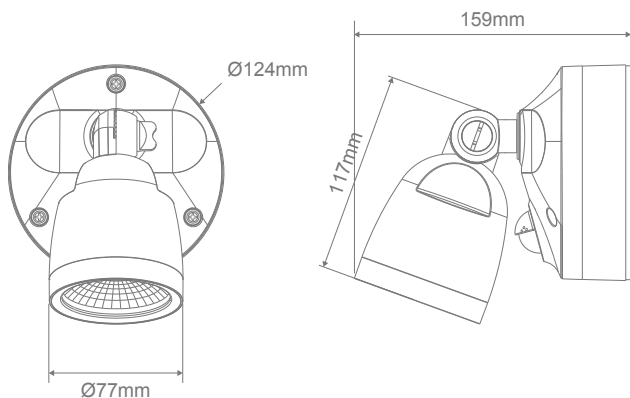

Diagrams / Additional

Item No.	Variant		CCT
	Wht	Blk	
MURO-ECO-10S	25073	25072	TRIO