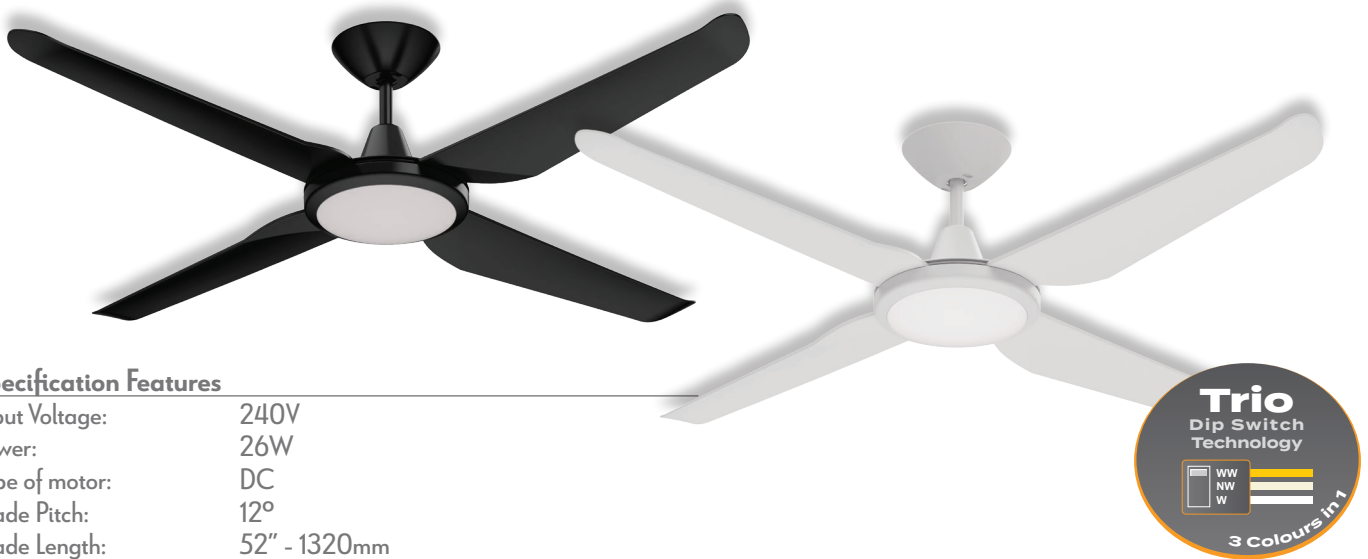

Motion-52-Light 4 Blade 52" Ceiling Fan with light

Description

The MOTION DC Ceiling Fan Series is one of the latest releases to the market, with a modern and slimline design that offers a simplistic look which will suit most decors. Available in 52" 1320mm blade length with the choice of no light or 18W LED CCT Switchable light. Choose from 3000K Warm White, 4000K Neutral White or 6000K White via the remote control. The remote control also features a 9 speed function and fan timer and reverse Winter/Summer mode included. Light models are fully dimmable via remote control. Constructed from ABS Polymer, the MOTION Series is lightweight, quiet and offers superior airflow. Super energy efficient DC Motor, drawing only 26W at high speed. Smart fan adaptable with a smart chip accessory, that is compatible with Google Home and Alexa. Other optional accessories include extension rods, DC Bluetooth Wall Controller as well as Ceiling Pitch Accessory for raked ceiling installations. Suitable for Indoor and Outdoor Undercover use. Backed by a 6 Year Warranty*.

Specification Features

Input Voltage:	240V
Power:	26W
Type of motor:	DC
Blade Pitch:	12°
Blade Length:	52" - 1320mm
Construction:	ABS Polymer motor, canopy and blades
Airflow:	14,310 m ³ /h
Winter/Summer Function:	Yes
Tropically Rated:	Yes
Extension Rod Available:	Yes
Remote Control:	Yes
Luminaire (LED):	18W
CCT:	3000K - 4000K - 6000K
Dimmable:	Yes
Luminaire Lifespan (hrs):	10,000hrs