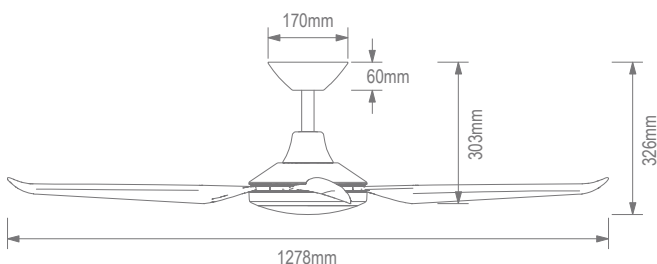

Diagrams / Additional

Item No.	Variant		CCT
	Blk	Wht	
MOTION-52-L	60050	60051	TRIO
CFA-DR1	60100	60101	N/A
CFA-WC1	60110		N/A