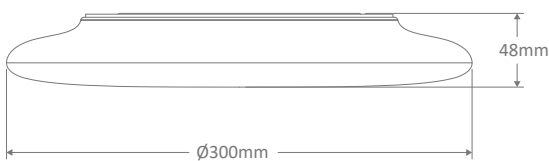

Diagrams / Additional

Item No.	Variant	Colour Temp
MONDO-300	20873	TRIO