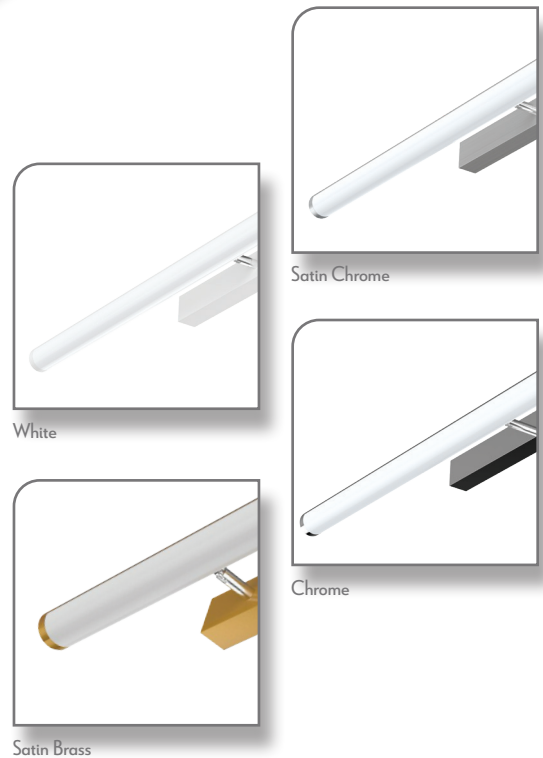

MIRROR-20 LED Wall Light

Description

The Mirror-20 LED tubular wall light incorporates a ridged aluminium body and tubular opal-frost polycarbonate diffuser, complete with chrome adjustable knuckles. A new modern design, ideal for illuminating mirrors, pictures or any wall lighting application. Also available with TRIO, the added option of changing the colour temperature of the wall light with a small dip switch on the side end cap.

Specification Features

Input Voltage:	240V AC
Power (W):	20W
IP rating (IP):	IP40
Lumens (lm):	Warm White 3000K - 2100lm Neutral White 4000K - 2200lm White 5700K - 2300lm
LED type:	SMD
CCT:	3000K - 4000K - 5700K (Switchable)
CRI:	≥80
Beam angle (°):	120°
Dimmable:	No
Lifespan (hrs):	50,000hrs

Diagrams / Additional

Item No.	Variant	Colour	CCT
MIRROR-20	12021	Black	TRIO
	12023	Chrome	TRIO
	12025	Satin Chrome	TRIO
	12027	White	TRIO
	12029	Satin Brass	TRIO