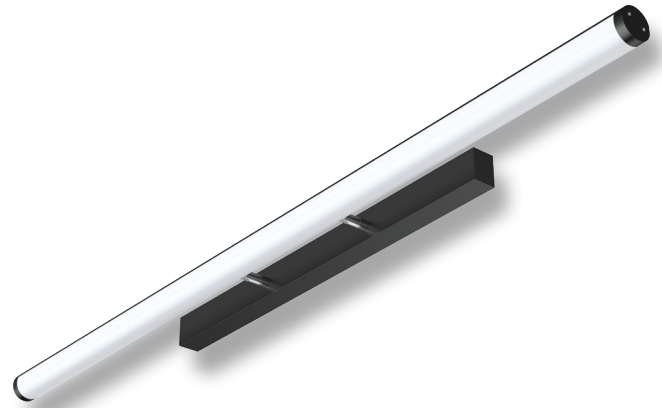

MIRROR-20 LED Wall Light

Description

The Mirror-20 LED tubular wall light incorporates a ridged aluminium body and tubular opal-frost polycarbonate diffuser, complete with chrome adjustable knuckles. A new modern design, ideal for illuminating mirrors, pictures or any wall lighting application. Also available with TRIO, the added option of changing the colour temperature of the wall light with a small dip switch on the side end cap.

Specification Features

Input Voltage:	240V AC
Power (W):	20W
IP rating (IP):	IP40
Lumens (lm):	Warm White 3000K - 2100lm Neutral White 4000K - 2200lm White 5700K - 2300lm
LED type:	SMD
CCT:	3000K - 4000K - 5700K (Switchable)
CRI:	≥80
Beam angle (°):	120°
Dimmable:	No
Lifespan (hrs):	50,000hrs

Diagrams / Additional

Item No.	Variant	Colour	CCT
MIRROR-20	12021	Black	TRIO
	12023	Chrome	TRIO
	12025	Satin Chrome	TRIO
	12027	White	TRIO
	12029	Satin Brass	TRIO