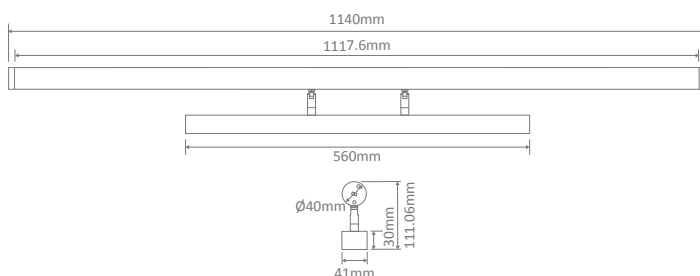

MIRROR-20 LED Wall Light

Description

The Mirror-20 LED tubular wall light incorporates a ridged aluminium body and tubular opal-frost polycarbonate diffuser, complete with chrome adjustable knuckles. A new modern design, ideal for illuminating mirrors, pictures or any wall lighting application. Also available with TRIO, the added option of changing the colour temperature of the wall light with a small dip switch on the side end cap.

Specification Features

Input Voltage:	240V AC
Power (W):	20W
IP rating (IP):	IP40
Lumens (lm):	Warm White 3000K - 2100lm Neutral White 4000K - 2200lm White 5700K - 2300lm
LED type:	SMD
CCT:	3000K - 4000K - 5700K (Switchable)
CRI:	≥80
Beam angle (°):	120°
Dimmable:	No
Lifespan (hrs):	50,000hrs

Diagrams / Additional

Item No.	Variant	Colour	CCT
MIRROR-20	12021	Black	TRIO
	12023	Chrome	TRIO
	12025	Satin Chrome	TRIO
	12027	White	TRIO
	12029	Satin Brass	TRIO