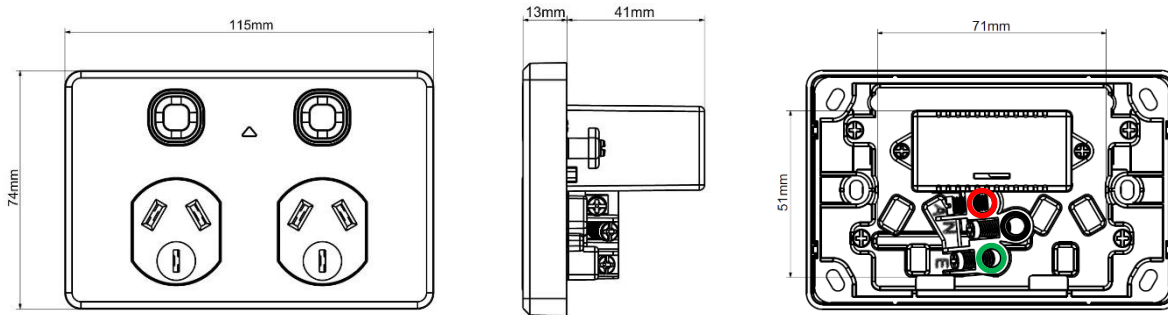

Included Accessories

Faceplate, Cut-out template, Mounting screws.

SPP04G only: Mounting bracket, Strapping cables

Technical Specifications

	SPP01G	SPP02G SPP02GMBK	SPPUSB02G SPPUSB02GMBK	SPP04G
Sockets	1	2	2	4
Colour	White	White or Matt black	White or Matt black	White
Supply Voltage	230 - 250V a.c. 50Hz			
Standby Wattage	<0.05W			
Operating Load	2500W total (max) - all channels combined			
Switched Poles	Active			
IP Rating	IP20 (indoor use only)			
Terminal Size	6mm ² (can fit up to 3 x 2.5mm ² wires per terminal)			
Rear Colour	Yellow			
Housing Material	Polycarbonate			
Contact Material	Brass			
Weight	145g	150g	160g	300g
Dimensions	115mm x 74mm x 54mm			215mm x 74mm x 54mm
Cut-out Dimensions	80mm x 50mm			180mm x 55mm
Mounting Centres	84mm			
USB Port	N/A	N/A	2x USB 2.0 Type A	N/A
USB output	N/A	N/A	2A (total)	N/A
Compliance / Standards	AS/NZS 3100, AS/NZS 3112, AS/NZS 4268, AS/NZS 60669.1, AS/NZS 60669.2.1, CISPR 14, CISPR 32 AS/NZS 61558 (SPPUSB02G/SPPUSB02GMBK only)			

*Download the app using the QR code or visit the iOS or Google Play store.

Power Points (Zigbee)

Isaac series

SPP01G / SPP02G/ SPPUSB02G/ SPP04G
SPP02GMBK/ SPPUSB02GMBK

This product must be installed by a licensed electrician

Dimensions

SPP01G

SPP02G, SPP02GMBK, SPPUSB02G & SPPUSB02GMBK

SPP04G

† Strapping cables supplied

This product is valid for 3 years in-home warranty from the date of purchase. Please retain proof of purchase and certificate of compliance from the installation to make a claim. Please visit <https://www.mercator.com.au/product-support/warranty> for more information. For Mercator Ikuü contractor or end consumer support please visit www.ikuu.com.au or contact our customer service team on 1300 552 255 or via email at customercare@mercator.com.au