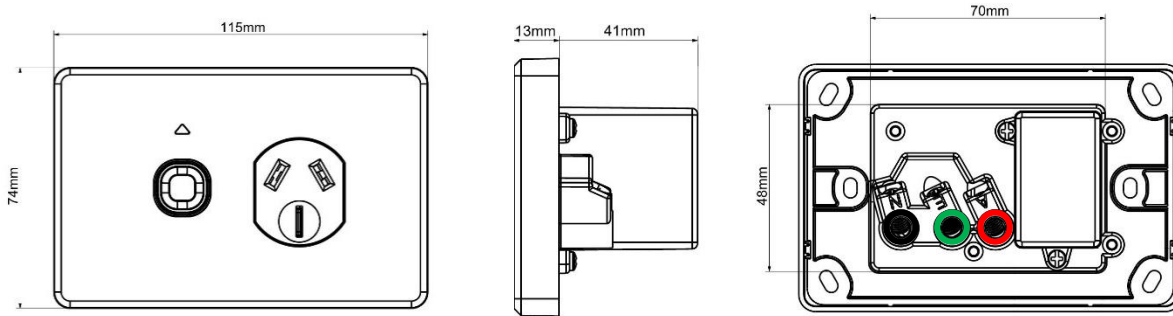

Included Accessories

Faceplate, Cut-out template, Mounting screws.

SPP04G only: Mounting bracket, Strapping cables

Technical Specifications

	SPP01G	SPP02G SPP02GMBK	SPPUSB02G SPPUSB02GMBK	SPP04G
Sockets	1	2	2	4
Colour	White	White or Matt black	White or Matt black	White
Supply Voltage	230 - 250V a.c. 50Hz			
Standby Wattage	<0.05W			
Operating Load	2500W total (max) - all channels combined			
Switched Poles	Active			
IP Rating	IP20 (indoor use only)			
Terminal Size	6mm ² (can fit up to 3 x 2.5mm ² wires per terminal)			
Rear Colour	Yellow			
Housing Material	Polycarbonate			
Contact Material	Brass			
Weight	145g	150g	160g	300g
Dimensions	115mm x 74mm x 54mm			215mm x 74mm x 54mm
Cut-out Dimensions	80mm x 50mm			180mm x 55mm
Mounting Centres	84mm			
USB Port	N/A	N/A	2x USB 2.0 Type A	N/A
USB output	N/A	N/A	2A (total)	N/A
Compliance / Standards	AS/NZS 3100, AS/NZS 3112, AS/NZS 4268, AS/NZS 60669.1, AS/NZS 60669.2.1, CISPR 14, CISPR 32 AS/NZS 61558 (SPPUSB02G/SPPUSB02GMBK only)			

*Download the app using the QR code or visit the iOS or Google Play store.

Power Points (Zigbee)

Isaac series

SPP01G / SPP02G/ SPPUSB02G/ SPP04G
SPP02GMBK/ SPPUSB02GMBK

This product must be installed by a licensed electrician

Dimensions

SPP01G

SPP02G, SPP02GMBK, SPPUSB02G & SPPUSB02GMBK

SPP04G

† Strapping cables supplied

This product is valid for 3 years in-home warranty from the date of purchase. Please retain proof of purchase and certificate of compliance from the installation to make a claim. Please visit <https://www.mercator.com.au/product-support/warranty> for more information. For Mercator Ikuü contractor or end consumer support please visit www.ikuu.com.au or contact our customer service team on 1300 552 255 or via email at customercare@mercator.com.au