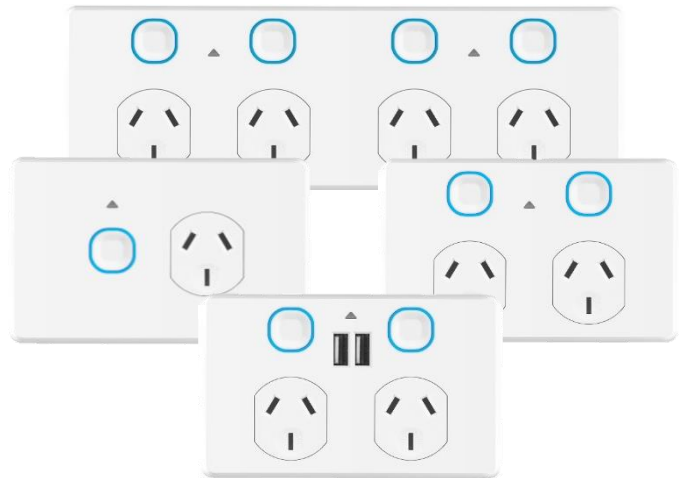

Power Points (Zigbee)

Isaac series

SPP01G / SPP02G/ SPPUSB02G/ SPP04G
SPP02GMBK/ SPPUSB02GMBK

This product must be installed by a licensed electrician

Features

- Zigbee 3.0 compliant
- Touch capacitive switches
- Blue backlight to indicate switch status
- Retrofit to standard mounting brackets
- White, UV resistant material
- Matt black finish available on selected products
- Combination head screws
- On/off control via the app (both individual & master)
- Current and historical power monitoring
- Customizable timers & schedules via the app
- Works with both Amazon Alexa and Google Assistant
- 3 year in-home warranty

Included Accessories

Faceplate, Cut-out template, Mounting screws.

SPP04G only: Mounting bracket, Strapping cables

Technical Specifications

	SPP01G	SPP02G SPP02GMBK	SPPUSB02G SPPUSB02GMBK	SPP04G
Sockets	1	2	2	4
Colour	White	White or Matt black	White or Matt black	White
Supply Voltage	230 - 250V a.c. 50Hz			
Standby Wattage	<0.05W			
Operating Load	2500W total (max) - all channels combined			
Switched Poles	Active			
IP Rating	IP20 (indoor use only)			
Terminal Size	6mm ² (can fit up to 3 x 2.5mm ² wires per terminal)			
Rear Colour	Yellow			
Housing Material	Polycarbonate			
Contact Material	Brass			
Weight	145g	150g	160g	300g
Dimensions	115mm x 74mm x 54mm			215mm x 74mm x 54mm
Cut-out Dimensions	80mm x 50mm			180mm x 55mm
Mounting Centres	84mm			
USB Port	N/A	N/A	2x USB 2.0 Type A	N/A
USB output	N/A	N/A	2A (total)	N/A
Compliance / Standards	AS/NZS 3100, AS/NZS 3112, AS/NZS 4268, AS/NZS 60669.1, AS/NZS 60669.2.1, CISPR 14, CISPR 32 AS/NZS 61558 (SPPUSB02G/SPPUSB02GMBK only)			