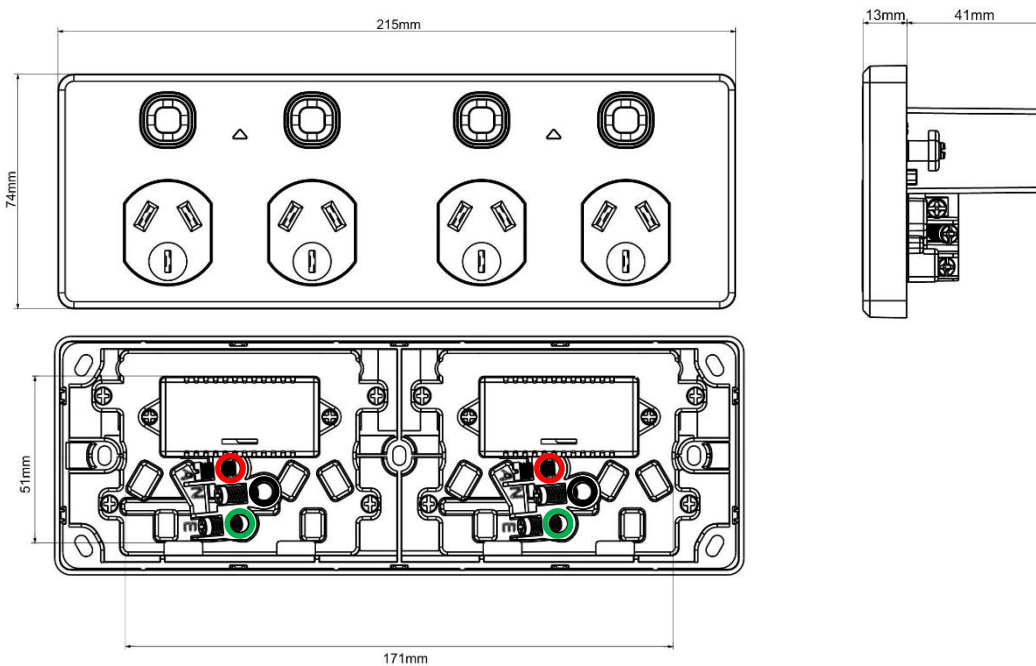

Included Accessories

Faceplate, Cut-out template, Mounting screws.

SPP04G only: Mounting bracket, Strapping cables

Technical Specifications

	SPP01G	SPP02G SPP02GMBK	SPPUSB02G SPPUSB02GMBK	SPP04G
Sockets	1	2	2	4
Colour	White	White or Matt black	White or Matt black	White
Supply Voltage	230 - 250V a.c. 50Hz			
Standby Wattage	<0.05W			
Operating Load	2500W total (max) - all channels combined			
Switched Poles	Active			
IP Rating	IP20 (indoor use only)			
Terminal Size	6mm ² (can fit up to 3 x 2.5mm ² wires per terminal)			
Rear Colour	Yellow			
Housing Material	Polycarbonate			
Contact Material	Brass			
Weight	145g	150g	160g	300g
Dimensions	115mm x 74mm x 54mm			215mm x 74mm x 54mm
Cut-out Dimensions	80mm x 50mm			180mm x 55mm
Mounting Centres	84mm			
USB Port	N/A	N/A	2x USB 2.0 Type A	N/A
USB output	N/A	N/A	2A (total)	N/A
Compliance / Standards	AS/NZS 3100, AS/NZS 3112, AS/NZS 4268, AS/NZS 60669.1, AS/NZS 60669.2.1, CISPR 14, CISPR 32 AS/NZS 61558 (SPPUSB02G/SPPUSB02GMBK only)			

Dimensions

SPP01G

SPP02G, SPP02GMBK, SPPUSB02G & SPPUSB02GMBK

SPP04G

† Strapping cables supplied

This product is valid for 3 years in-home warranty from the date of purchase. Please retain proof of purchase and certificate of compliance from the installation to make a claim. Please visit <https://www.mercator.com.au/product-support/warranty> for more information. For Mercator Ikuü contractor or end consumer support please visit www.ikuu.com.au or contact our customer service team on 1300 552 255 or via email at customercare@mercator.com.au