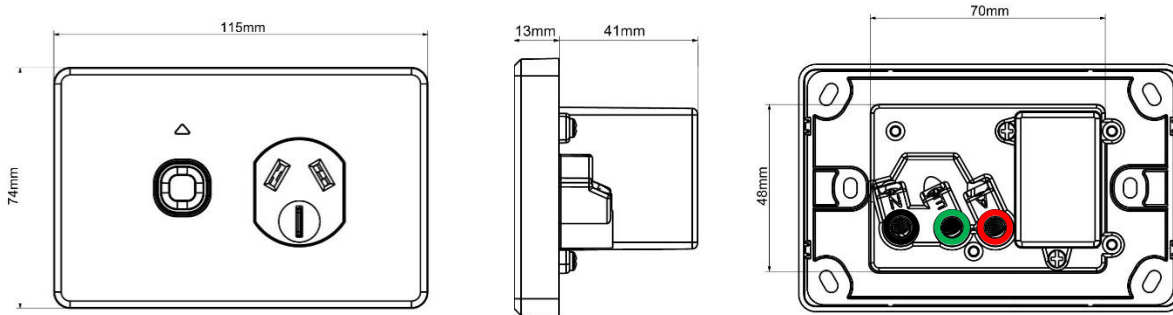

Included Accessories

Faceplate, Cut-out template, Mounting screws.

SPP04G-WIFI only: Mounting bracket, Strapping cables

Technical Specifications

	SPP01G- WIFI	SPP02G- WIFI	SPPUSB02G- WIFI	SPP04G- WIFI
Outlets	1	2	2	4
Supply Voltage	230 - 250V a.c. 50Hz			
Standby Wattage	<1W			
Operating Load	2500W total (max) - all channels combined			
Switched Poles	Active			
IP Rating	IP20 (indoor use only)			
Terminal Size	6mm ² (can fit up to 3 x 2.5mm ² wires per terminal)			
Colour	White			
Rear Colour	Yellow			
Housing Material	Polycarbonate			
Contact Material	Brass			
Weight	145g	150g	160g	300g
Dimensions	115mm x 74mm x 54mm			215mm x 74mm x 54mm
Cut-out Dimensions	80mm x 50mm			180mm x 55mm
Mounting Centres	84mm			
USB Port	N/A	N/A	2x USB 2.0 Type A	N/A
USB output	N/A	N/A	2A (total)	N/A
Compliance / Standards	AS/NZS 3100, AS/NZS 3112, AS/NZS 4268, AS/NZS 60669.1, AS/NZS 60669.2.1, CISPR 14, CISPR 32 AS/NZS 61558 (SPPUSB02G/SPPUSB02GMBK only)			

*Download the app using the QR code or visit the iOS or Google Play store.

www.ikuu.com.au

SPP01G-WIFI / SPP02G- WIFI / SPPUSB02G- WIFI / SPP04G- WIFI

This product must be installed by a licensed electrician

Dimensions

SPP01G-WIFI

SPP02G- WIFI & SPPUSB02G- WIFI

SPP04G- WIFI

† Strapping cables supplied

This product is valid for 3 years in-home warranty from the date of purchase. Please retain proof of purchase and certificate of compliance from the installation to make a claim. Please visit <https://www.mercator.com.au/product-support/warranty> for more information. For Mercator Ikuü contractor or end consumer support please visit www.ikuu.com.au or contact our customer service team on 1300 552 255 or via email at customercare@mercator.com.au