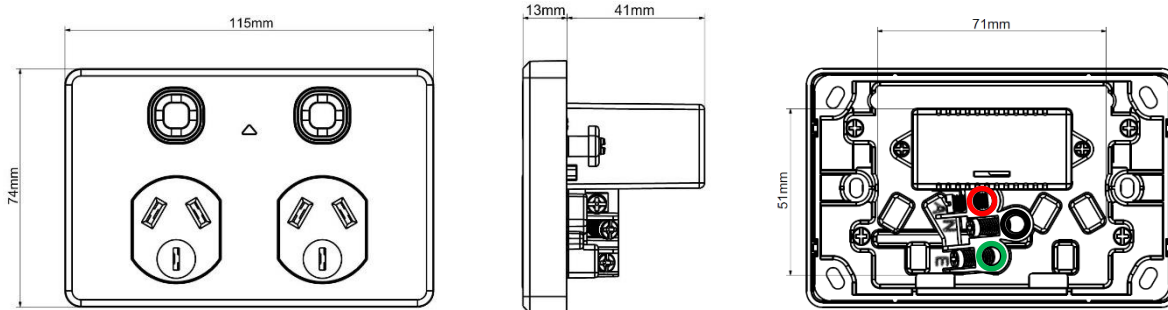

Included Accessories

Faceplate, Cut-out template, Mounting screws.

SPP04G-WIFI only: Mounting bracket, Strapping cables

Technical Specifications

	SPP01G- WIFI	SPP02G- WIFI	SPPUSB02G- WIFI	SPP04G- WIFI
Outlets	1	2	2	4
Supply Voltage	230 - 250V a.c. 50Hz			
Standby Wattage	<1W			
Operating Load	2500W total (max) - all channels combined			
Switched Poles	Active			
IP Rating	IP20 (indoor use only)			
Terminal Size	6mm ² (can fit up to 3 x 2.5mm ² wires per terminal)			
Colour	White			
Rear Colour	Yellow			
Housing Material	Polycarbonate			
Contact Material	Brass			
Weight	145g	150g	160g	300g
Dimensions	115mm x 74mm x 54mm			215mm x 74mm x 54mm
Cut-out Dimensions	80mm x 50mm			180mm x 55mm
Mounting Centres	84mm			
USB Port	N/A	N/A	2x USB 2.0 Type A	N/A
USB output	N/A	N/A	2A (total)	N/A
Compliance / Standards	AS/NZS 3100, AS/NZS 3112, AS/NZS 4268, AS/NZS 60669.1, AS/NZS 60669.2.1, CISPR 14, CISPR 32 AS/NZS 61558 (SPPUSB02G/SPPUSB02GMBK only)			

*Download the app using the QR code or visit the iOS or Google Play store.

www.ikuu.com.au

SPP01G-WIFI / SPP02G- WIFI / SPPUSB02G- WIFI / SPP04G- WIFI

This product must be installed by a licensed electrician

Dimensions

SPP01G-WIFI

SPP02G- WIFI & SPPUSB02G- WIFI

SPP04G- WIFI

† Strapping cables supplied

This product is valid for 3 years in-home warranty from the date of purchase. Please retain proof of purchase and certificate of compliance from the installation to make a claim. Please visit <https://www.mercator.com.au/product-support/warranty> for more information. For Mercator Ikuü contractor or end consumer support please visit www.ikuu.com.au or contact our customer service team on 1300 552 255 or via email at customercare@mercator.com.au