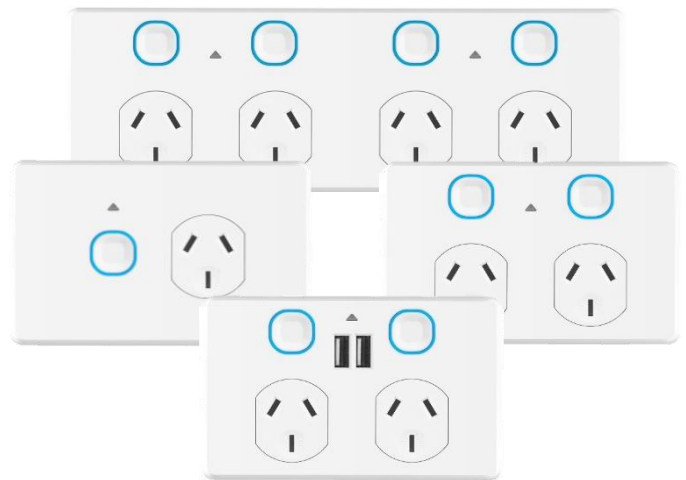

Power Points (Wi-Fi)

SPP01G-WIFI / SPP02G- WIFI / SPPUSB02G- WIFI / SPP04G- WIFI

This product must be installed by a licensed electrician

Features

- Wi-Fi (No hub required)
- Touch capacitive switches
- Blue backlight to indicate switch status
- Retrofit to standard mounting brackets
- White, UV resistant material
- Combination head screws
- On/off control via the app (both individual & master)
- Current and historical power monitoring
- Customizable timers & schedules via the app
- Works with both Amazon Alexa and Google Assistant
- 3 year in-home warranty

Included Accessories

Faceplate, Cut-out template, Mounting screws.

SPP04G-WIFI only: Mounting bracket, Strapping cables

Technical Specifications

	SPP01G- WIFI	SPP02G- WIFI	SPPUSB02G- WIFI	SPP04G- WIFI
Outlets	1	2	2	4
Supply Voltage	230 - 250V a.c. 50Hz			
Standby Wattage	<1W			
Operating Load	2500W total (max) - all channels combined			
Switched Poles	Active			
IP Rating	IP20 (indoor use only)			
Terminal Size	6mm ² (can fit up to 3 x 2.5mm ² wires per terminal)			
Colour	White			
Rear Colour	Yellow			
Housing Material	Polycarbonate			
Contact Material	Brass			
Weight	145g	150g	160g	300g
Dimensions	115mm x 74mm x 54mm			215mm x 74mm x 54mm
Cut-out Dimensions	80mm x 50mm			180mm x 55mm
Mounting Centres	84mm			
USB Port	N/A	N/A	2x USB 2.0 Type A	N/A
USB output	N/A	N/A	2A (total)	N/A
Compliance / Standards	AS/NZS 3100, AS/NZS 3112, AS/NZS 4268, AS/NZS 60669.1, AS/NZS 60669.2.1, CISPR 14, CISPR 32 AS/NZS 61558 (SPPUSB02G/SPPUSB02GMBK only)			