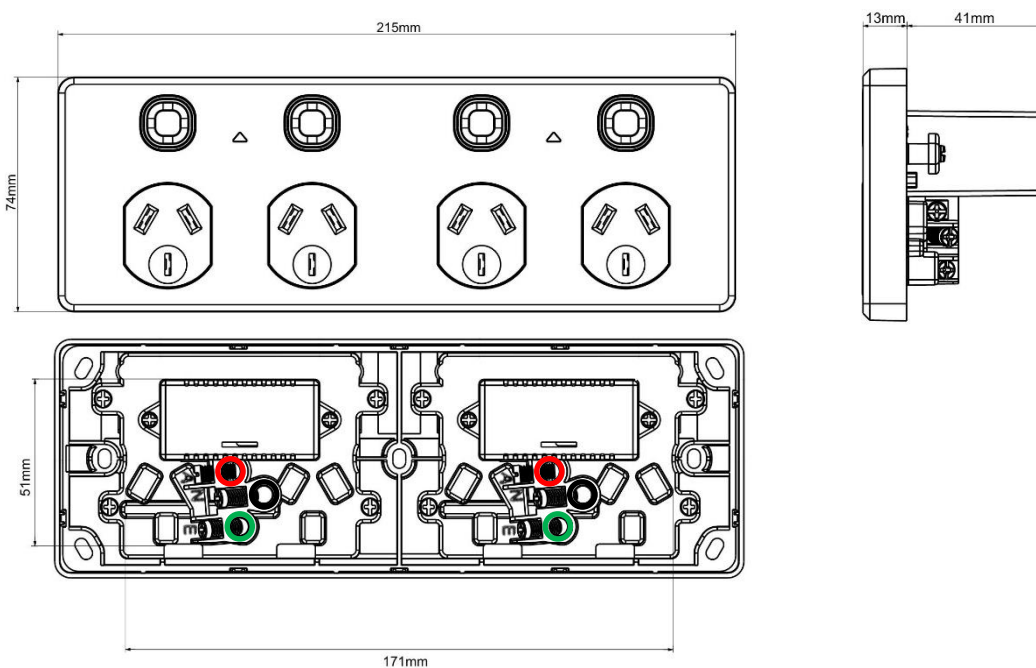

Included Accessories

Faceplate, Cut-out template, Mounting screws.

SPP04G-WIFI only: Mounting bracket, Strapping cables

Technical Specifications

	SPP01G- WIFI	SPP02G- WIFI	SPPUSB02G- WIFI	SPP04G- WIFI
Outlets	1	2	2	4
Supply Voltage	230 - 250V a.c. 50Hz			
Standby Wattage	<1W			
Operating Load	2500W total (max) - all channels combined			
Switched Poles	Active			
IP Rating	IP20 (indoor use only)			
Terminal Size	6mm ² (can fit up to 3 x 2.5mm ² wires per terminal)			
Colour	White			
Rear Colour	Yellow			
Housing Material	Polycarbonate			
Contact Material	Brass			
Weight	145g	150g	160g	300g
Dimensions	115mm x 74mm x 54mm			215mm x 74mm x 54mm
Cut-out Dimensions	80mm x 50mm			180mm x 55mm
Mounting Centres	84mm			
USB Port	N/A	N/A	2x USB 2.0 Type A	N/A
USB output	N/A	N/A	2A (total)	N/A
Compliance / Standards	AS/NZS 3100, AS/NZS 3112, AS/NZS 4268, AS/NZS 60669.1, AS/NZS 60669.2.1, CISPR 14, CISPR 32 AS/NZS 61558 (SPPUSB02G/SPPUSB02GMBK only)			

Dimensions

SPP01G-WIFI

SPP02G- WIFI & SPPUSB02G- WIFI

SPP04G- WIFI

† Strapping cables supplied

This product is valid for 3 years in-home warranty from the date of purchase. Please retain proof of purchase and certificate of compliance from the installation to make a claim. Please visit <https://www.mercator.com.au/product-support/warranty> for more information. For Mercator Ikuü contractor or end consumer support please visit www.ikuu.com.au or contact our customer service team on 1300 552 255 or via email at customercare@mercator.com.au