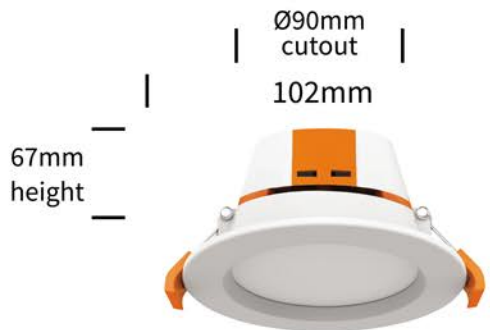

Smart Apollo Downlight

SMD4309W-WIFI

LED • 90mmØ • 7W • IC-4 • 760 LUMEN*

warm white to daylight

App Features

- On/Off switch
- CCT control from warm white 3000K to daylight 5000K
- Scheduling
- Scenes and automation
- Dimmable

Product Features

- WiFi (No hub required)
- 7W LED
- 760 Lumens*
- Fitted with cord and plug
- 3 Year Warranty †

Specifications

- Wattage: 7W
- Efficacy*: 108.6lm/W
- CRI: >80
- Beam Angle: 110°
- Operating Hours: 30000#
- IC-4 ^ and IP44^
- Network: 802.11, b/g/n 2.4GHz
- Protocol: Wi-Fi BLE

SMD4309WRGB-WIFI

LED • 90mmØ • 7W • IC-4 • 700 LUMEN*

warm white to daylight

16 million colours

App Features

- On/Off switch
- CCT control from warm white 3000K to daylight 5000K
- Scheduling
- Scenes and automation
- Dimmable
- RGB mode for any colour, plus a variety of effects

Product Features

- WiFi (No hub required)
- 7W LED
- 700 Lumens*
- Fitted with cord and plug
- 3 Year Warranty †

Specifications

- Wattage: 7W
- Efficacy*: 100lm/W
- CRI: >80
- Beam Angle: 110°
- Operating Hours: 30000#
- IC-4 ^ and IP44^
- Network: 802.11, b/g/n 2.4GHz
- Protocol: Wi-Fi BLE