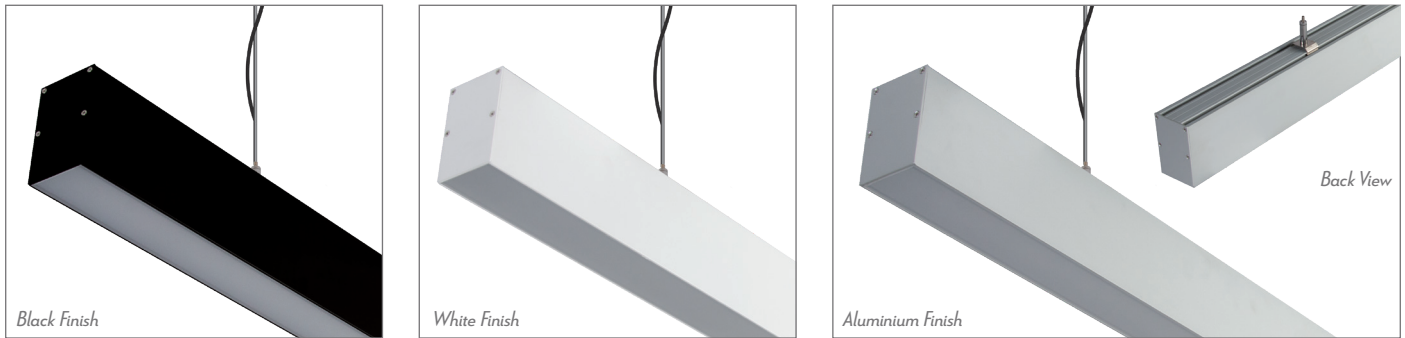

Max-50-DN LED Suspended Profile

Description

The Max-50 Down suspension pendant is designed to suit commercial and residential applications, this profile system incorporates an extruded aluminium body with flat PMMA diffuser, and Osram LED boards. The system offers many additional options such as DALI dimming and Emergency function upon request. Available in 1.2M, 1.7M and 2.4M.

Specification Features

| | 1.2M | 1.7M | 2.4M |
|-------------------------|--|---|---|
| Input Voltage: | | 240V | |
| Power per metre (W): | 20.8W | 31.2W | 41.6W |
| IP rating (IP): | | 20 | |
| Lumens (lm): | Warm White 3000K - 2960lm Neutral White 4000K - 3120lm | Warm White 3000K - 4440lm Neutral White 4000K - 4680lm | Warm White 3000K - 5920lm Neutral White 4000K - 6240lm |
| LED type: | Osram LED Boards | | |
| CCT: | 3000K - 4000K | | |
| CRI: | ≥80 | | |
| Beam angle (°): | 120° | | |
| Dimmable: | No* | | |
| Lifespan (hrs): | 50,000hrs | | |
| Installation: | Suspension mounted | | |
| Material: | Extruded 6063 Aluminium | | |
| Finish: | Clear anodised, black or white powder coat finish | | |
| Diffuser: | Flat high output opal-frost | | |
| Length: | 1.2M | 1.7M | 2.4M |
| Size (mm) | Profile (W) 50mm x (H) 75mm | | |
| Available Upon Request: | <ul style="list-style-type: none"> High Output LED Boards Integrated Emergency | | |