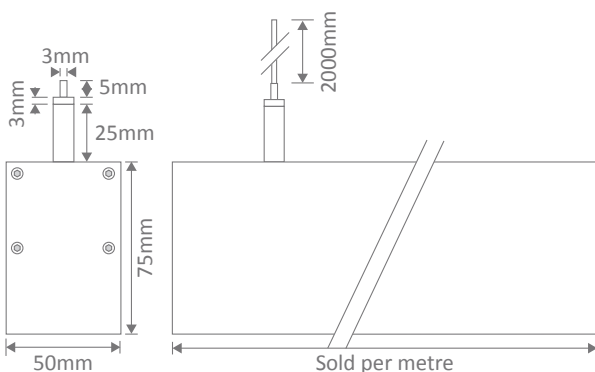

Diagrams / Additional

Item No.	Variants			CCT
	Blk	Wht	Alu	
MAX-50-1.2M	22469	22478	22460	3000K
	22470	22479	22461	4000K

Item No.	Variants			CCT
	Blk	Wht	Alu	
MAX-50-1.7M	22472	22481	22463	3000K
	22473	22482	22464	4000K

Item No.	Variants			CCT
	Blk	Wht	Alu	
MAX-50-2.4M	22475	22484	22466	3000K
	22476	22485	22467	4000K