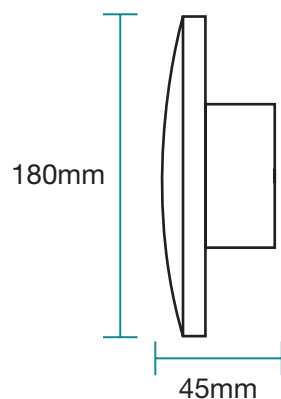

9 W

6W / 9W LED WALL LIGHT TRICOLOUR

SHIPPING

Model Numbers	Carton Size			Carton Quantity	Carton Gross Weight (Kg)
	H (mm)	W (mm)	L (mm)		
MLXT3458W	145	60	145	10	4.5
MLXT3458M	145	60	145	10	4.5
MLXT3459W	190	60	190	10	7
MLXT3459M	190	60	190	10	7

SPECIFICATIONS

Model Name	Torino
Model Numbers	MLXT3458W - White MLXT3458M - Matt Black MLXT3459W - White MLXT3459M - Matt Black
Power Wattage	6W 9W
Voltage	220-240V 50Hz
Materials / Housing	Powder coated aluminium
Colour Temperature	3000K / 4000K / 5000K
Lumens Output	490lm (MLXT3458W & MLXT3458M) 710lm (MLXT3459W & MLXT3459M)
IP Rating	IP54
CRI	Ra>80
Rated Lifetime	30,000 hours