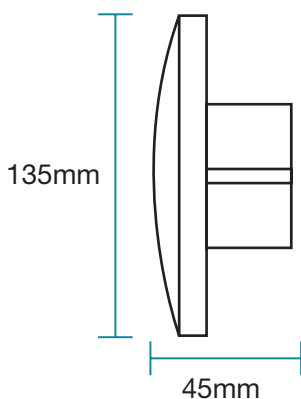

9 W

6W / 9W LED WALL LIGHT TRICOLOUR

SHIPPING

Model Numbers	Carton Size			Carton Quantity	Carton Gross Weight (Kg)
	H (mm)	W (mm)	L (mm)		
MLXT3458W	145	60	145	10	4.5
MLXT3458M	145	60	145	10	4.5
MLXT3459W	190	60	190	10	7
MLXT3459M	190	60	190	10	7

SPECIFICATIONS

Model Name	Torino
Model Numbers	MLXT3458W - White MLXT3458M - Matt Black MLXT3459W - White MLXT3459M - Matt Black
Power Wattage	6W 9W
Voltage	220-240V 50Hz
Materials / Housing	Powder coated aluminium
Colour Temperature	3000K / 4000K / 5000K
Lumens Output	490lm (MLXT3458W & MLXT3458M) 710lm (MLXT3459W & MLXT3459M)
IP Rating	IP54
CRI	Ra>80
Rated Lifetime	30,000 hours