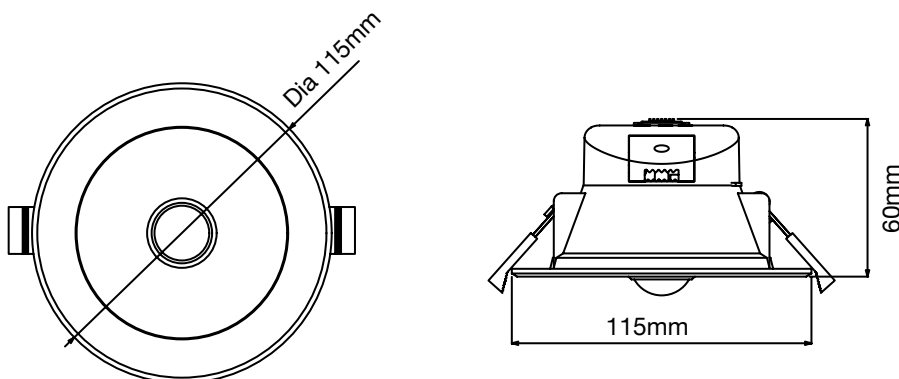

9W TRICOLOUR LED DOWNLIGHT WITH PIR MOTION SENSOR

Model Numbers

TLZD3459WDS

Features

- 9W fixed LED downlight in white powder coated finish
- Ideal for residential, apartments and retro-fit applications
- Ø90mm cutout
- IP44 ingress protection (front only)
- IC-4 or IC-F covered and abutted with insulation
- Switchable colour temperature between 3000K, 4000K & 5000K
- Built in 360° detection sensor with up to 4 metre detection range with a duration time of 1 minute
- Non dimmable
- Supplied with 600mm flex and 2 pin plug

DIMENSIONS

9W TRICOLOUR LED DOWNLIGHT WITH PIR MOTION SENSOR

PACKAGING

SPECIFICATIONS

Model Name	Zone
Model Number	TLZD3459WDS
Power Wattage	9W
Voltage	200-240V~50Hz
Materials / Housing	Aluminium housing with polycarbonate diffuser
Cutout Size	Dia 90mm
Colour Temperature	3000K, 4000K, 5000K
Lumens Output	780lm/850lm/820lm
IP Rating	IP44 (front only)
Beam Angle	100°
CRI	Ra>80
Rated Lifetime	35,000hrs @ Ta25°C
Dimmable	No
Flex and Plug	600mm with 2 pin plug
Sensor	PIR motion sensor - up to 4M at 360° detection range

SHIPPING

Packaging size	495(H) x 375(W) x 325(L)mm
Carton quantity	48 pcs
Gross weight	10kg

AVAILABLE COLOURS

White

Model	Colour	Barcode
TLZD3459WDS	White	 9 312375 505556