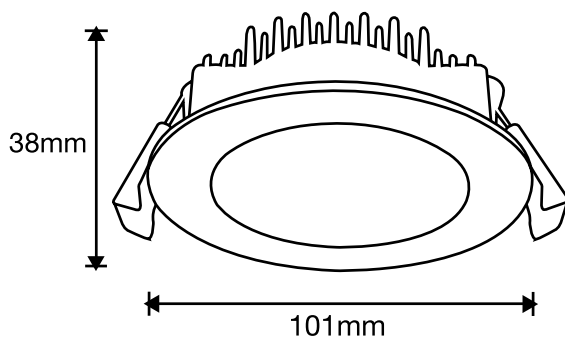

### Features

- 7 year replacement warranty
- Low glare fixed downlight ideal for residential, apartments and internal application
- Dia 90mm cutout size
- IP44 ingress protection (front only)
- IC-4 and IC-F rated covered and abutted with insulation
- Switchable colour temperature 3000K, 4000K and 5000K
- Supplied with 1m flex and plug for simple installation

### DIMENSIONS

### SPECIFICATIONS

<b>Model Name</b>	Ultra
<b>Model Number</b>	TLUD34510WD
<b>Power Wattage</b>	10W
<b>Voltage</b>	200-240V 50Hz
<b>Materials / Housing</b>	Die cast aluminium housing with polycarbonate diffuser
<b>Cutout Size</b>	Dia 90mm
<b>Colour Temperature</b>	3000K / 4000K / 5000K
<b>Lumens Output</b>	850lm / 900lm / 990lm
<b>IP Rating</b>	IP44 (front only)
<b>Beam Angle</b>	100°
<b>CRI</b>	Ra>80
<b>Rated Lifetime</b>	50,000 hours @ Ta25°C
<b>Dimmable</b>	Yes
<b>Flex and Plug</b>	Supplied with 1m flex and plug
<b>Sensor</b>	N/A