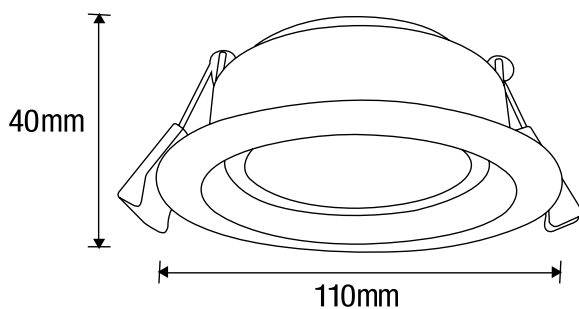

10W TRICOLOUR LED ADJUSTABLE DOWNLIGHT WITH RECESSED DIFFUSER

Model Numbers

TLAG34510WD

Features

- 5 year replacement warranty
- Low glare adjustable downlight ideal for residential, apartments and internal application
- Dia 90mm cutout size
- IP44 ingress protection (front only)
- IC-rated covered and abutted with insulation
- Switchable colour temperature 3000K, 4000K and 5000K
- Supplied with 1m flex and plug for simple installation

IC-Rated

Class II

DIMENSIONS

10W TRICOLOUR LED ADJUSTABLE DOWNLIGHT WITH RECESSED DIFFUSER

PACKAGING

SPECIFICATIONS

Model Name	Arte Gimbal
Model Number	TLAG34510WD
Power Wattage	10W
Voltage	220-240V 50Hz
Materials / Housing	Die cast aluminium housing with polycarbonate diffuser
Cutout Size	Dia 90mm
Colour Temperature	3000K / 4000K / 5000K
Lumens Output	850lm / 900lm / 990lm
IP Rating	IP44 (front only)
Beam Angle	100°
CRI	Ra>80
Rated Lifetime	50,000 hours @ Ta25°C
Dimmable	Yes
Flex and Plug	Supplied with 1m flex and plug
Sensor	N/A

SHIPPING

Packaging Size	605(L) x 366(W) x 230(H)mm
Carton Quantity	30 pcs
Gross Weight	11.90kg

AVAILABLE COLOURS

Model	Colour	Barcode
TLAG34510WD	Matt White	9 312375 505334