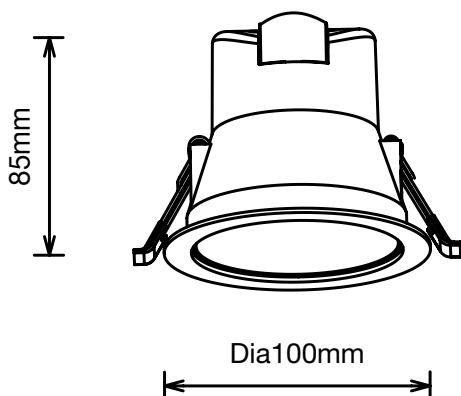

9W TRICOLOUR LED DOWNLIGHT

Model Numbers

TLRD3459WD - Matt White
TLRD3459MD - Matt Black

Features

- Modern designed with recessed reflector
- Plastic housing with integrated driver
- Ideal for residential, apartments and retro-fit application
- Diameter 90mm cutout size
- IP44 ingress protection (front only)
- IC-4 or IC-F covered and abutted with insulation
- Switchable colour temperature 3000K, 4000K and 5000K
- Supplied with 1m flex and plug for simple installation
- Compatible with Martec® dimmers MTD350VAP and MTD350VAR (sold separately)

Class II

DIMENSIONS

9W TRICOLOUR LED DOWNLIGHT

PACKAGING

SPECIFICATIONS

Model Name	Rex
Model Number	TLRD3459WD - Matt White TLRD3459MD - Matt Black
Power Wattage	9W
Voltage	220-240V 50Hz
Materials / Housing	Plastic
Cutout Size	Dia 90mm
Colour Temperature	3000K / 4000K / 5000K
Lumens Output	800lm / 820lm / 850lm
IP Rating	IP44 (front only)
Beam Angle	60°
CRI	Ra>80
Rated Lifetime	30,000 hrs @ Ta25°
Dimmable	Yes
Flex and Plug	Supplied with 1m flex and plug

SHIPPING

Packaging Size	545(L) x 440(W) x 225(H)mm
Carton Quantity	40 pcs
Gross Weight	10kg

AVAILABLE COLOURS

Matt White

Matt Black

Model	Colour	Barcode
TLRD3459WD	Matt White	 9 312375 506232

Model	Colour	Barcode
TLRD3459MD	Matt Black	 9 312375 506249