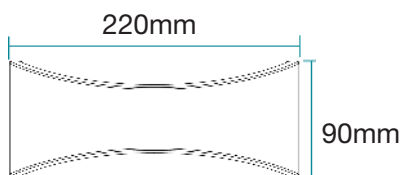

10 W

Aust/NZ Approval No.
SAA No. GMA-514153

6W / 10W LED WALL LIGHT TRICOLOUR

SHIPPING

Model Numbers	Carton Size			Carton Quantity	Carton Gross Weight (Kg)
	H (mm)	W (mm)	L (mm)		
MLXN3456W	250	220	470	10	7
MLXN3456M	250	220	470	10	7
MLXN34510W	325	280	570	10	8
MLXN34510M	325	280	570	10	8

SPECIFICATIONS

Model Name	Nova
Model Numbers	MLXN3456W - White MLXN3456M - Matt Black MLXN34510W - White MLXN34510M - Matt Black
Power Wattage	6W 10W
Voltage	220-240V 50Hz
Materials / Housing	Powder coated aluminium
Colour Temperature	3000K / 4000K / 5000K
Lumens Output	375lm (MLXN3456W & MLXN3456M) 750lm (MLXN34510W & MLXN34510M)
IP Rating	IP54
Beam Angle	150°
CRI	Ra>80
Rated Lifetime	30,000 hours @ Ta25°C