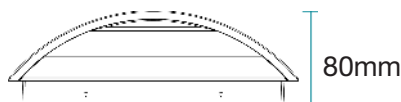

DIMENSIONS

6 W

10 W

Aust/NZ Approval No.
SAA No. GMA-514153