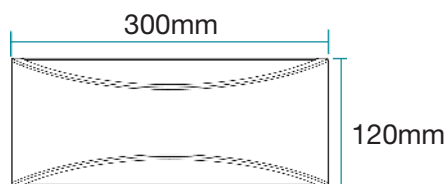

10 W

Aust/NZ Approval No.
SAA No. GMA-514153

6W / 10W LED WALL LIGHT TRICOLOUR

SHIPPING

Model Numbers	Carton Size			Carton Quantity	Carton Gross Weight (Kg)
	H (mm)	W (mm)	L (mm)		
MLXN3456W	250	220	470	10	7
MLXN3456M	250	220	470	10	7
MLXN34510W	325	280	570	10	8
MLXN34510M	325	280	570	10	8

SPECIFICATIONS

Model Name	Nova
Model Numbers	MLXN3456W - White MLXN3456M - Matt Black MLXN34510W - White MLXN34510M - Matt Black
Power Wattage	6W 10W
Voltage	220-240V 50Hz
Materials / Housing	Powder coated aluminium
Colour Temperature	3000K / 4000K / 5000K
Lumens Output	375lm (MLXN3456W & MLXN3456M) 750lm (MLXN34510W & MLXN34510M)
IP Rating	IP54
Beam Angle	150°
CRI	Ra>80
Rated Lifetime	30,000 hours @ Ta25°C