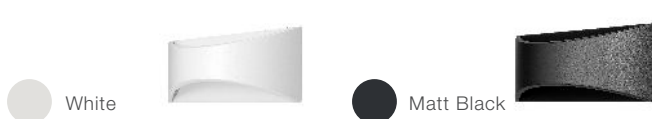

AVAILABLE COLOURS

Model	Colour	Barcode
MLXN3456W	White	
MLXN3456M	Matt Black