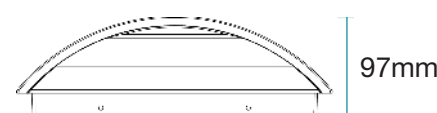

10 W

Aust/NZ Approval No.
SAA No. GMA-514153

6W / 10W LED WALL LIGHT TRICOLOUR

SHIPPING

Model Numbers	Carton Size			Carton Quantity	Carton Gross Weight (Kg)
	H (mm)	W (mm)	L (mm)		
MLXN3456W	250	220	470	10	7
MLXN3456M	250	220	470	10	7
MLXN34510W	325	280	570	10	8
MLXN34510M	325	280	570	10	8

SPECIFICATIONS

Model Name	Nova
Model Numbers	MLXN3456W - White MLXN3456M - Matt Black MLXN34510W - White MLXN34510M - Matt Black
Power Wattage	6W 10W
Voltage	220-240V 50Hz
Materials / Housing	Powder coated aluminium
Colour Temperature	3000K / 4000K / 5000K
Lumens Output	375lm (MLXN3456W & MLXN3456M) 750lm (MLXN34510W & MLXN34510M)
IP Rating	IP54
Beam Angle	150°
CRI	Ra>80
Rated Lifetime	30,000 hours @ Ta25°C