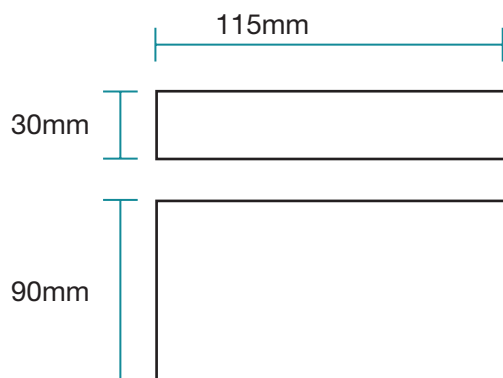

6W / 10W LED WALL LIGHT TRICOLOUR

Model Numbers

- MLXM3456W - White
- MLXM3456M - Matt Black
- MLXM34510W - White
- MLXM34510M - Matt Black

Features

- Modern and robust designed for a wide range of applications both indoor and outdoor
- Ideal lighting solution for areas around the house, pathways and entrance areas
- IP54 rated up/down wall light features 2 high output LEDs (2x3W) or (2x5W)
- Powder coated aluminium housing and glass diffuser
- Switchable colour temperature 3000K, 4000K and 5000K
- Supplied with terminal block and mounting plate for easy installation

10 W

Aust/NZ Approval No.
SAA No. GMA-514153

6W / 10W LED WALL LIGHT TRICOLOUR

SHIPPING

Model Numbers	Carton Size			Carton Quantity	Carton Gross Weight (Kg)
	H (mm)	W (mm)	L (mm)		
MLXM3456W	125	40	110	10	4.5
MLXM3456M	125	40	110	10	4.5
MLXM34510W	185	40	110	10	6.5
MLXM34510M	185	40	110	10	6.5

SPECIFICATIONS

Model Name	Modus
Model Numbers	MLXM3456W - White MLXM3456M - Matt Black MLXM34510W - White MLXM34510M - Matt Black
Power Wattage	6W 10W
Voltage	220-240V 50Hz
Materials / Housing	Powder coated aluminium
Colour Temperature	3000K / 4000K / 5000K
Lumens Output	350lm (MLXM3456W & MLXM3456M) 635lm (MLXM34510W & MLXM34510M)
IP Rating	IP54
Beam Angle	150°
CRI	Ra>80
Rated Lifetime	30,000 hours @ Ta25°C