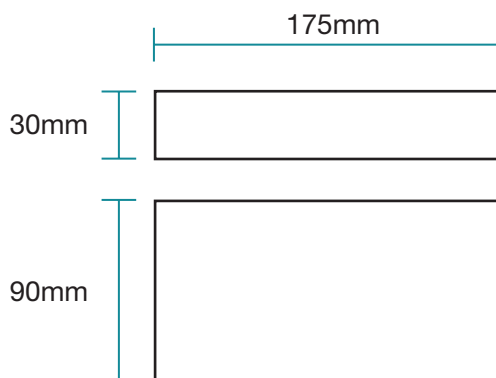

6W / 10W LED WALL LIGHT TRICOLOUR

Model Numbers

- MLXM3456W - White
- MLXM3456M - Matt Black
- MLXM34510W - White
- MLXM34510M - Matt Black

Features

- Modern and robust designed for a wide range of applications both indoor and outdoor
- Ideal lighting solution for areas around the house, pathways and entrance areas
- IP54 rated up/down wall light features 2 high output LEDs (2x3W) or (2x5W)
- Powder coated aluminium housing and glass diffuser
- Switchable colour temperature 3000K, 4000K and 5000K
- Supplied with terminal block and mounting plate for easy installation

10 W

Aust/NZ Approval No.
SAA No. GMA-514153

6W / 10W LED WALL LIGHT TRICOLOUR

SHIPPING

Model Numbers	Carton Size			Carton Quantity	Carton Gross Weight (Kg)
	H (mm)	W (mm)	L (mm)		
MLXM3456W	125	40	110	10	4.5
MLXM3456M	125	40	110	10	4.5
MLXM34510W	185	40	110	10	6.5
MLXM34510M	185	40	110	10	6.5

SPECIFICATIONS

Model Name	Modus
Model Numbers	MLXM3456W - White MLXM3456M - Matt Black MLXM34510W - White MLXM34510M - Matt Black
Power Wattage	6W 10W
Voltage	220-240V 50Hz
Materials / Housing	Powder coated aluminium
Colour Temperature	3000K / 4000K / 5000K
Lumens Output	350lm (MLXM3456W & MLXM3456M) 635lm (MLXM34510W & MLXM34510M)
IP Rating	IP54
Beam Angle	150°
CRI	Ra>80
Rated Lifetime	30,000 hours @ Ta25°C