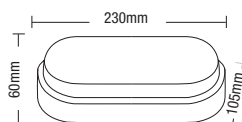

Tricolour

Non Dimmable

CRI

IP54 Weatherproof Rating

Energy Efficient

LED Lamp Life

SMD LED Type

Beam Angle

## DIMENSIONS

### SPECIFICATIONS

<b>Model name</b>	Cove
<b>Rating power</b>	10W or 15W
<b>Input voltage</b>	200V-240V
<b>Frequency</b>	50Hz
<b>Light type</b>	Tricolour SMD 2835 LED
<b>LED type</b>	LED modular (non replaceable)
<b>Driver type</b>	Integrated
<b>Colour temperature</b>	3000k / 4000k / 6500k
<b>Colour temperature index</b>	>80
<b>Beam angle</b>	120°
<b>Power factor</b>	>0.5
<b>Lumens</b>	10W ≥ 1000lm or 15W > 1500lm
<b>Lumen efficiency</b>	100 Lumens/per watt
<b>IP rating</b>	IP54
<b>Ta°</b>	Minus 5°C + 40°C
<b>Size (mm)</b>	Diameter 200mm x 100mm(h)
<b>Housing type</b>	Polycarbonate
<b>Diffuser Lens</b>	Polycarbonate
<b>Colour Trim</b>	White or optional black trim included
<b>Mounting type</b>	Wall or ceiling surface mounted

### SHIPPING

Item No.	Description of Goods	Pcs/Ctn	Carton Dimensions		
			L(cm)	W(cm)	H(cm)
MLXCO34610	10W	20	43	37.5	23.5
MLXCO34615	15W	20	49	38.5	23.5
MLXCR34610	10W	20	39.5	38	38
MLXCR34615	15W	20	45	40	45