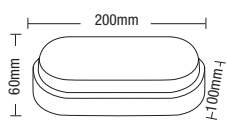

## DIMENSIONS

### SPECIFICATIONS

<b>Model name</b>	Cove
<b>Rating power</b>	10W or 15W
<b>Input voltage</b>	200V-240V
<b>Frequency</b>	50Hz
<b>Light type</b>	Tricolour SMD 2835 LED
<b>LED type</b>	LED modular (non replaceable)
<b>Driver type</b>	Integrated
<b>Colour temperature</b>	3000k / 4000k / 6500k
<b>Colour temperature index</b>	>80
<b>Beam angle</b>	120°
<b>Power factor</b>	>0.5
<b>Lumens</b>	10W ≥ 1000lm or 15W > 1500lm
<b>Lumen efficiency</b>	100 Lumens/per watt
<b>IP rating</b>	IP54
<b>Ta°</b>	Minus 5°C + 40°C
<b>Size (mm)</b>	Diameter 200mm x 100mm(h)
<b>Housing type</b>	Polycarbonate
<b>Diffuser Lens</b>	Polycarbonate
<b>Colour Trim</b>	White or optional black trim included
<b>Mounting type</b>	Wall or ceiling surface mounted

### SHIPPING

Item No.	Description of Goods	Pcs/Ctn	Carton Dimensions		
			L(cm)	W(cm)	H(cm)
MLXCO34610	10W	20	43	37.5	23.5
MLXCO34615	15W	20	49	38.5	23.5
MLXCR34610	10W	20	39.5	38	38
MLXCR34615	15W	20	45	40	45