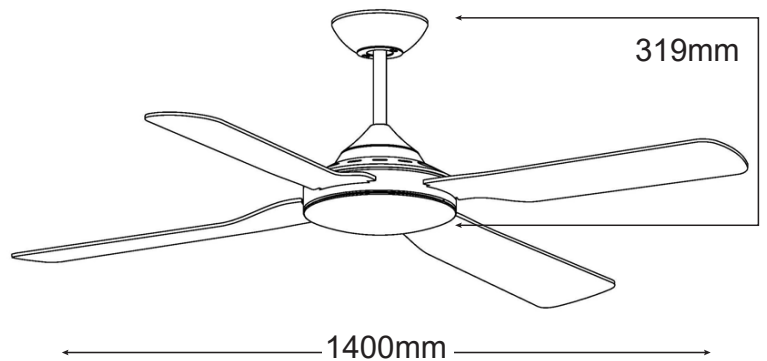

LIBERTY

OUTDOOR 1400mm (56")

MLF144WIP
White

MLF144MIP
Matt Black

- /// 7 year warranty*
- /// IP55 rated
- /// Polycarbonate ABS composite construction
- /// Fully reversible for summer & winter
- /// Powerful and efficient 65W motor
- /// Electronically factory balanced blades
- /// 3 speed wall control included
- /// 1400mm (56") blade diameter
- /// Hangsure angle canopy

	FORWARD/REVERSE			WALL CONTROL
	High	Medium	Low	
CURRENT	0.25A	0.19A	0.15A	3 Speed 2 + 3.5µF / 450V
POWER	60W	44W	20W	

* 3 year In Home + 4 year motor replacement warranty