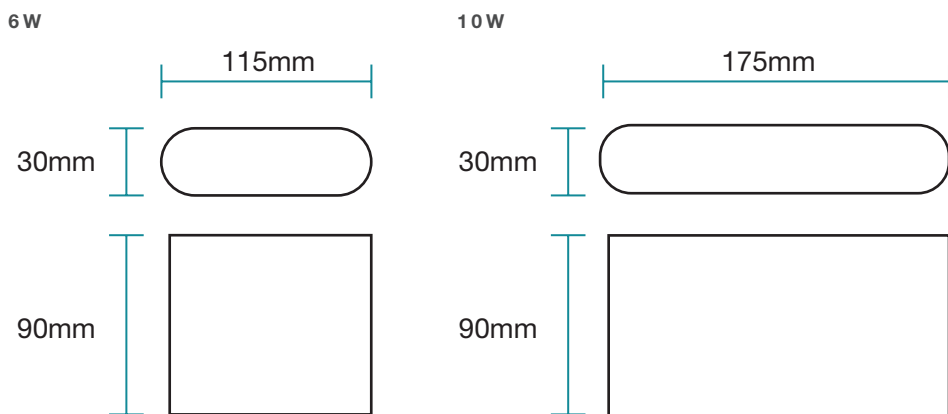

6W / 10W LED WALL LIGHT TRICOLOUR

Model Numbers

MLXI3456W - White
 MLXI3456M - Matt Black
 MLXI34510W - White
 MLXI34510M - Matt Black

Features

- Modern and robust designed for a wide range of applications both indoor and outdoor
- Ideal lighting solution for areas around the house, pathways and entrance areas
- IP54 rated up/down wall light features 2 high output LEDs (2x3W) or (2x5W)
- Powder coated aluminium housing with glass diffuser
- Switchable colour temperature 3000K, 4000K and 5000K
- Supplied with terminal block and mounting plate for easy installation

DIMENSIONS

6W / 10W LED WALL LIGHT TRICOLOUR

PACKAGING

SPECIFICATIONS

Model Name	Integra
Model Numbers	MLXI3456W - White MLXI3456M - Matt Black MLXI34510W - White MLXI34510M - Matt Black
Power Wattage	6W 10W
Voltage	220-240V 50Hz
Materials / Housing	Powder coated aluminium
Colour Temperature	3000K / 4000K / 5000K
Lumens Output	350lm (MLXI3456W & MLXI3456M) 635lm (MLXI34510W & MLXI34510M)
IP Rating	IP54
Beam Angle	150°
CRI	Ra>80
Rated Lifetime	30,000 hours @ Ta25°C

SHIPPING

Packaging Size	125(H) x 40(W) x 110(L)mm (MLXI3456W) 125(H) x 40(W) x 110(L)mm (MLXI3456M) 185(H) x 40(W) x 110(L)mm (MLXI34510W) 185(H) x 40(W) x 110(L)mm (MLXI34510M)
Carton Quantity	10
Gross Weight	4.5Kg (MLXI3456W) 4.5Kg (MLXI3456M) 6.5Kg (MLXI34510W) 6.5Kg (MLXI34510M)