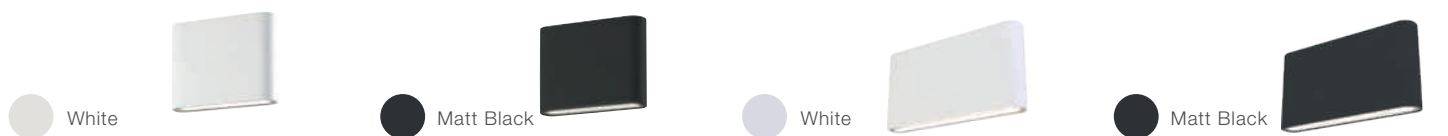

AVAILABLE COLOURS

Model	Colour	Barcode
MLXI3456W	White	9 312375 906452
MLXI3456M	Matt Black	9 312375 906445

Model	Colour	Barcode
MLXI34510W	White	9 312375 906476
MLXI34510M	Matt Black	9 312375 906469