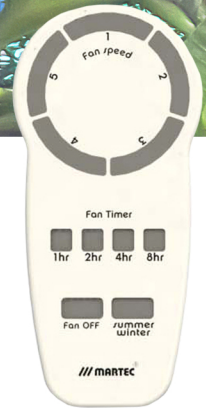

ALBATROSS MINI

1600mm (65")

MAF168BR

MAF168WR

MAF168MR

Specifications

Blade Pitch	17°
Motor Wattage	35W
Motor Type	Brushless quiet DC motor
Controller Type	5 speed remote control with 8 hour timer function
Blade Material	Aluminium lightweight precision balanced blades
Summer / Winter Reverse	Yes - Via remote control
Suitability	Outdoor undercover/alfresco or Indoor areas