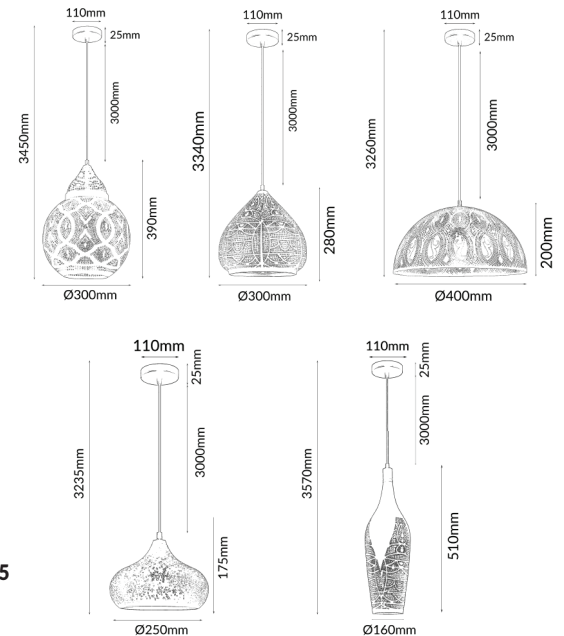

MARRAKESH

- Interior single pendant light
- Shade: iron
- Lamp holder: 1xE27 (Max.72W HAL)
- Globes not included
- For indoor use only
- Warranty: 1 year replacement

PART NO.	DESCRIPTION	DIAM	HEIGHT	CABLE	WEIGHT	BOX	CARTON
MARRAKESH01	PENDANT ES 72W BLK BELL with Gold interior	Ø300mm	390mm	3000mm	2.65kg	36x36x46cm	1/1
MARRAKESH02	PENDANT ES 72W BLK Ellipse with Gold Interior	Ø300mm	280mm	3000mm	1.72kg	36x36x25cm	1/1
MARRAKESH03	PENDANT ES 72W BLK Dome with Gold Interior	Ø400mm	200mm	3000mm	1.79kg	47x47x27cm	1/1
MARRAKESH04	PENDANT ES 72W BLK Champagne Glass with Gold Interior	Ø250mm	175mm	3000mm	1.23kg	30x30x24cm	1/1
MARRAKESH05	PENDANT ES 72W BLK Bottle with Gold Interior	Ø160mm	510mm	3000mm	1.50kg	22x22x59cm	1/1