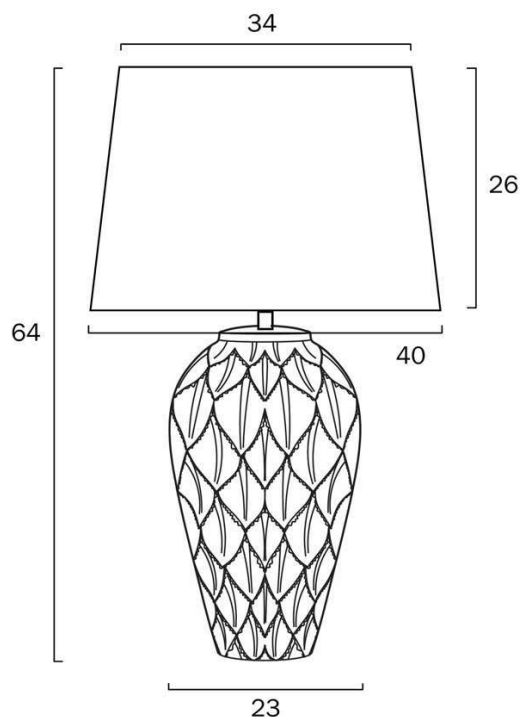

Overview

Family name	Madrid
Categories	Table Lamps
This item includes	Shade
Shade Shape	Drum Tapered
Switch	Inline Switch
Usage	Indoor Lighting
ERAC Product Registration	E2021050423

Color / Material

Fixture Color	Blue,White
Fixture Pantone Color	2757 CP
Fixture Finish	Gloss
Fixture Material	Fabric,Ceramic
Shade Color	White
Shade Material	Fabric,Plastic
Base Color	Blue
Base Material	Ceramic
Cable Color	Black
Cable Material	PVC

Size

Fixture Diameter (cm)	40.0
Fixture Height (cm)	64.0
Base Diameter (cm)	23.0
Shade Top (cm)	34.0
Shade Bottom (cm)	40.0
Shade Height (cm)	26.0
Cable Length (cm)	180 (30+Inline Switch+150)

Specification

Barcode

GTIN 9329501059685

Image -dimensions

Note: Dimensions are only a guide and may vary due to manufacturing variations.