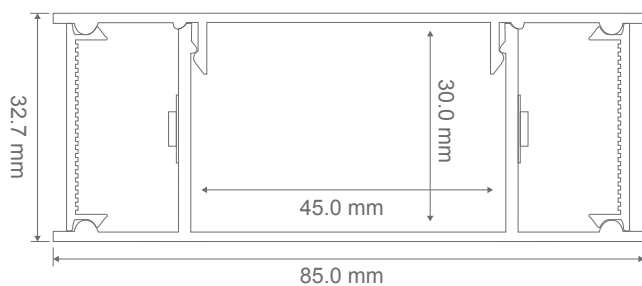

Lumaline 2 - 600mm LED Wall light

Description

The LUMALINE-2 600mm LED wall light is a sleek up and down wall light for any interior space for residential or commercial applications. This aluminium profile complete with opal colour PMMA diffuser conceals the LED strip lighting but also keep the strip lighting linear. Ideal for a minimalistic and indirect light to create a subtle mood ambience. Designed to not see any mounting screws. Backed by our Three Year Replacement Warranty.

Specification Features

Input Voltage:	240V
Power (W):	23W
IP rating (IP):	20
Lumens (lm):	Warm White 3000K - 793lm (each way) Neutral White 4000K - 885lm (each way) White 5000K - 898lm (each way)
LED type:	SMD
CCT:	3000K - 4000K - 5000K
CRI:	≥80
Beam angle (°):	110
Dimmable:	No
Lifespan (hrs):	50,000hrs

Diagrams / Additional

Available Lengths: 300mm, 600mm & 900mm

Item No.	Variant	CCT
LUMALINE-2-600-ALU	23600	3000K
	23602	4000K
	23604	5000K
LUMALINE-2-600-BLK	23610	3000K
	23612	4000K
	23614	5000K
LUMALINE-2-600-WHT	23620	3000K
	23622	4000K
	23624	5000K