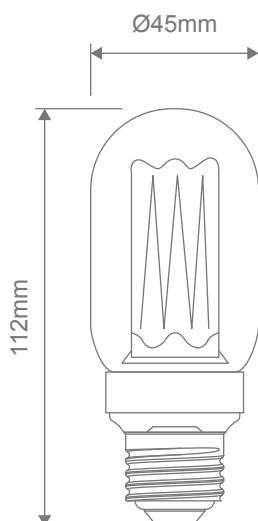

T45 LED Retro Filament Lamp

Description

Introducing the Retro LED Filament range from Domus. These classic style retro bulbs are a great choice for decorative pendants and table lamps. Offering a very warm decorative glow to create a warm modern feel. Available in Banana (T30), Mini Banana (T45), Pear (ST64), G95 Sphere and G125 Sphere, along with a choice of E27 and B22 lamp bases.

Specification Features

Input Voltage:	240V
Power (W):	3.5W
Lumens (lm):	Warm White 1800K - 120lm
CCT:	1800K
Dimmable:	Yes
Lifespan (hrs):	15,000hrs
Lamp Base:	E27 & B22

Diagrams / Additional

Item No.	Variant	
	E27	B22
LRF-T45	65963	65962