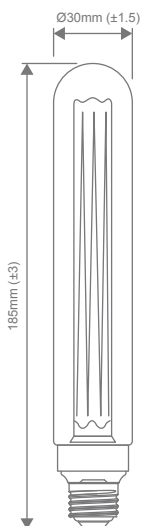

T30 LED Retro Filament Lamp

Description

Introducing the Retro LED Filament range from Domus. These classic style retro bulbs are a great choice for decorative pendants and table lamps. Offering a very warm decorative glow to create a warm modern feel. Available in Banana (T30), Mini Banana (T45), Pear (ST64), G95 Sphere and G125 Sphere, along with a choice of E27 and B22 lamp bases.

Specification Features

| | |
|-----------------|-------------------------|
| Input Voltage: | 240V |
| Power (W): | 2.3W |
| Lumens (lm): | Warm White 1800K - 65lm |
| CCT: | 1800K |
| Dimmable: | Yes |
| Lifespan (hrs): | 15,000hrs |
| Lamp Base: | E27 & B22 |

Diagrams / Additional

| Item No. | Variant | |
|----------|---------|-------|
| | E27 | B22 |
| LRF-T30 | 65961 | 65960 |