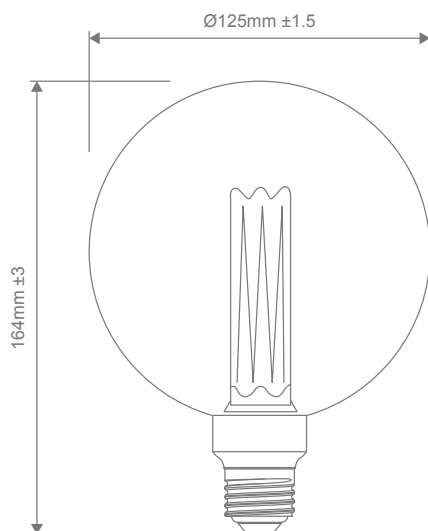

G125 LED Retro Filament Lamp

Description

Introducing the Retro LED Filament range from Domus. These classic style retro bulbs are a great choice for decorative pendants and table lamps. Offering a very warm decorative glow to create a warm modern feel. Available in Banana (T30), Mini Banana (T45), Pear (ST64), G95 Sphere and G125 Sphere, along with a choice of E27 and B22 lamp bases.

Specification Features

Input Voltage:	240V
Power (W):	3.5W
Lumens (lm):	Warm White 1800K - 120lm
CCT:	1800K
Dimmable:	Yes
Lifespan (hrs):	15,000hrs
Lamp Base:	E27 & B22

Diagrams / Additional

Item No.	Variant	
	E27	B22
LRF-G125	65959	65958