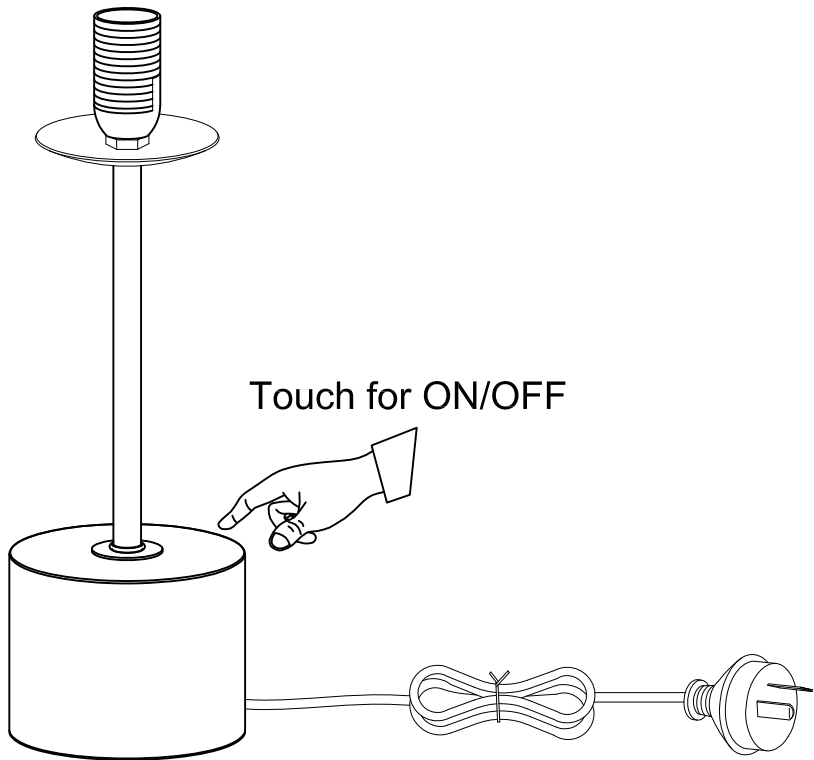

ITEM NO.: LIAM TL

240V ~50 Hz 5w E14 - 3000K
NOTE: Globe Included.