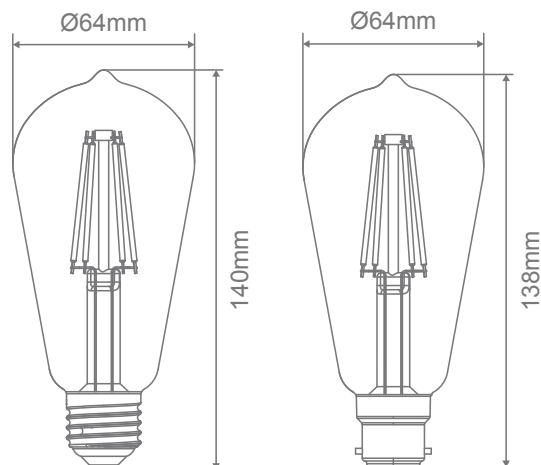

Diagrams / Additional

Item No.	Variant Clr	CCT
LF-ST64-E27	65936	2700K
	65937	6500K

Item No.	Variant Clr	CCT
LF-ST64-B22	65934	2700K
	65935	6500K